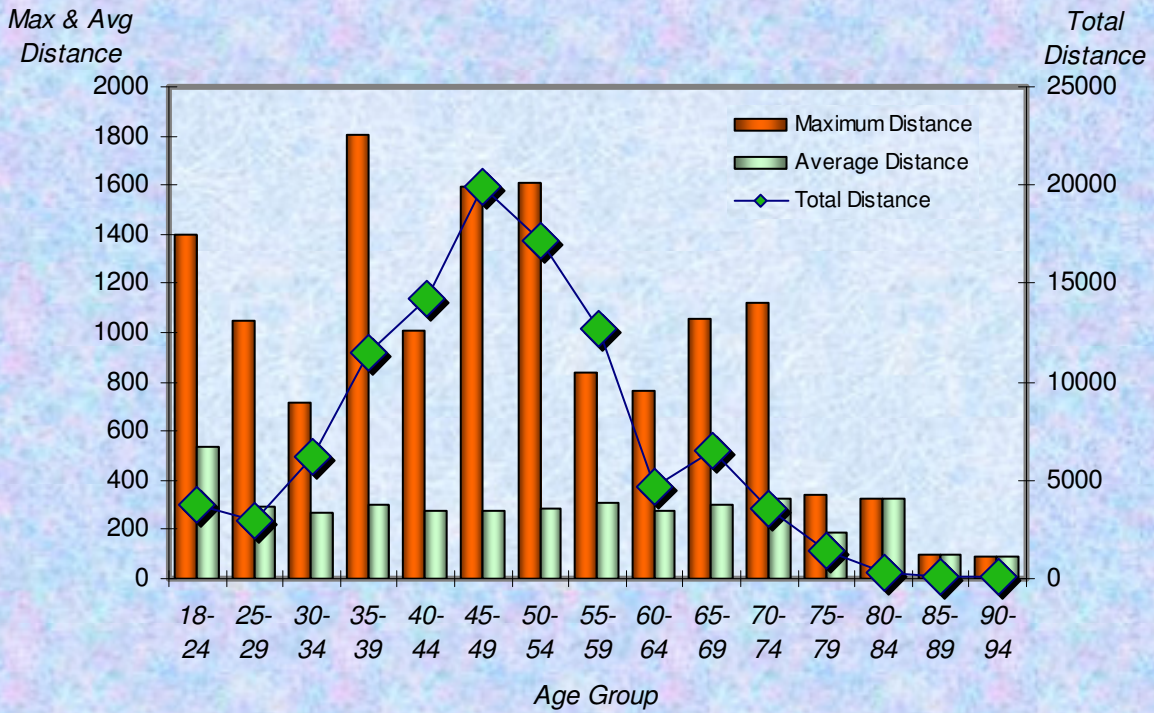

**% Total Distance
per Zone**

**% Total Distance
per Agegroup**

■ Total Distance

Total Distance (Miles) Per LMSC - 2007

Total, Maximum and Average Distance in Miles Per Zone - 2007

Total, Maximum and Average Distance in Miles Per Age Group - 2007

Number
Participants

Male / Female Participants Per Zone - 2007

■ Male
■ Female

Number
Participants

Male / Female Participants Per Age Group - 2007

■ Male
■ Female

Male / Female Participants Per LMSC - 2007

LMSC