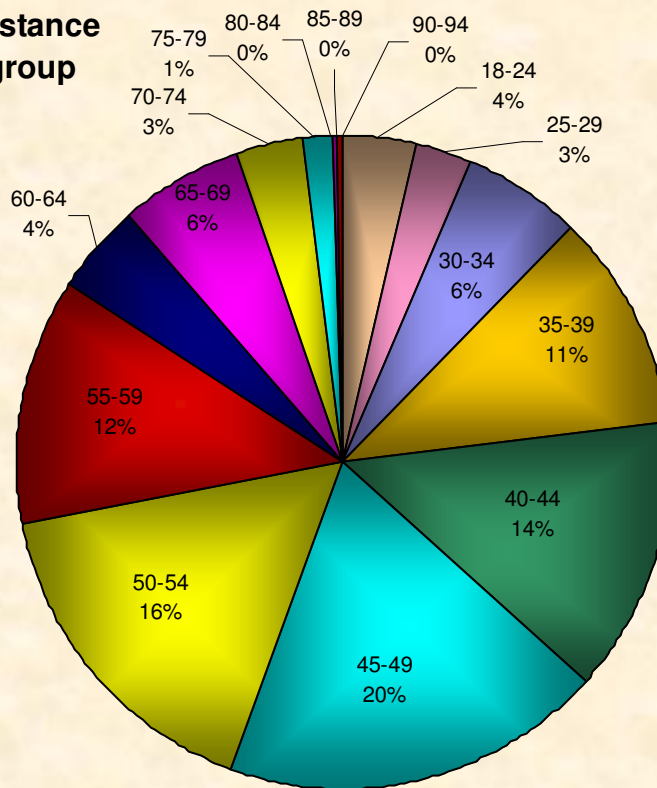

**% Total Distance
per Zone**

**% Total Distance
per Agegroup**

■ Total Distance

Total Distance (Miles) Per LMSC - 2007

Total, Maximum and Average Distance in Miles Per Zone - 2007

Total, Maximum and Average Distance in Miles Per Age Group - 2007

Number
Participants

Male / Female Participants Per Zone - 2007

■ Male
■ Female

Number
Participants

Male / Female Participants Per Age Group - 2007

■ Male
■ Female

Male / Female Participants Per LMSC - 2007

LMSC