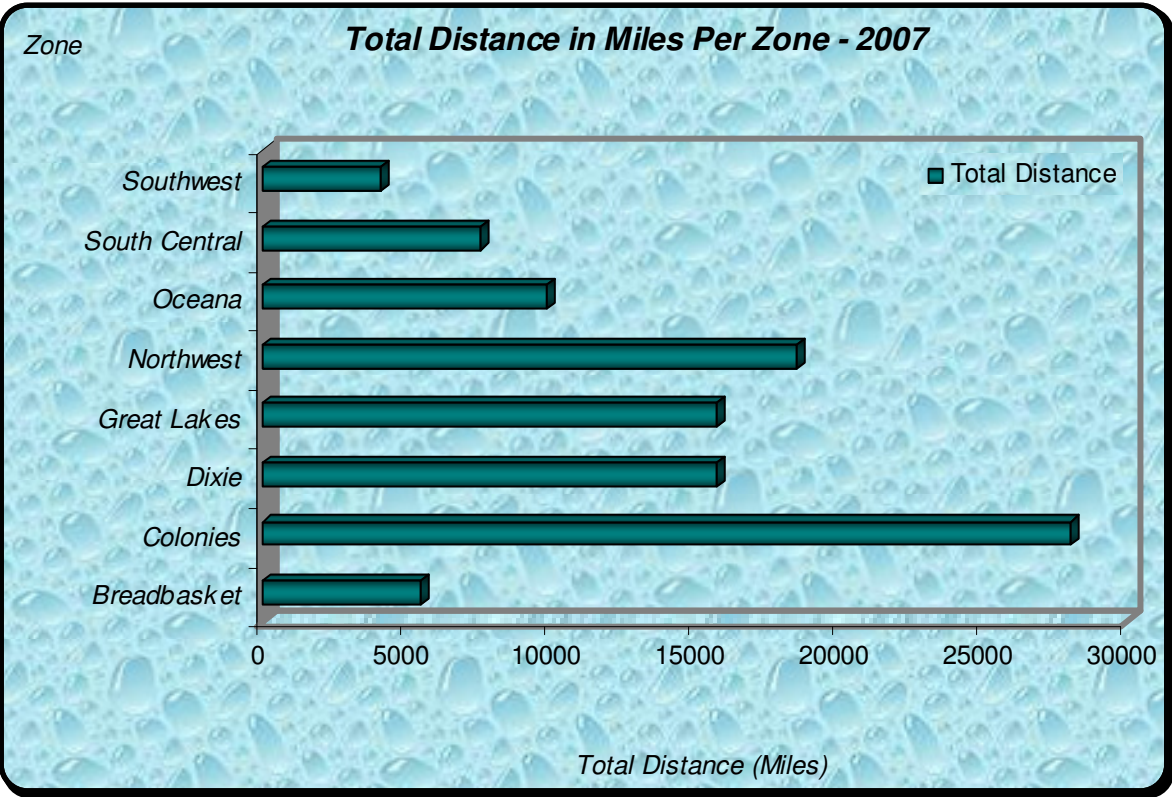

**% Total Distance
per Zone**

**% Total Distance
per Agegroup**

■ Total Distance

Total Distance (Miles) Per LMSC - 2007

Total, Maximum and Average Distance in Miles Per Zone - 2007

Total, Maximum and Average Distance in Miles Per Age Group - 2007

Number
Participants

Male / Female Participants Per Zone - 2007

■ Male
■ Female

Number
Participants

Male / Female Participants Per Age Group - 2007

■ Male
■ Female

Male / Female Participants Per LMSC - 2007

LMSC