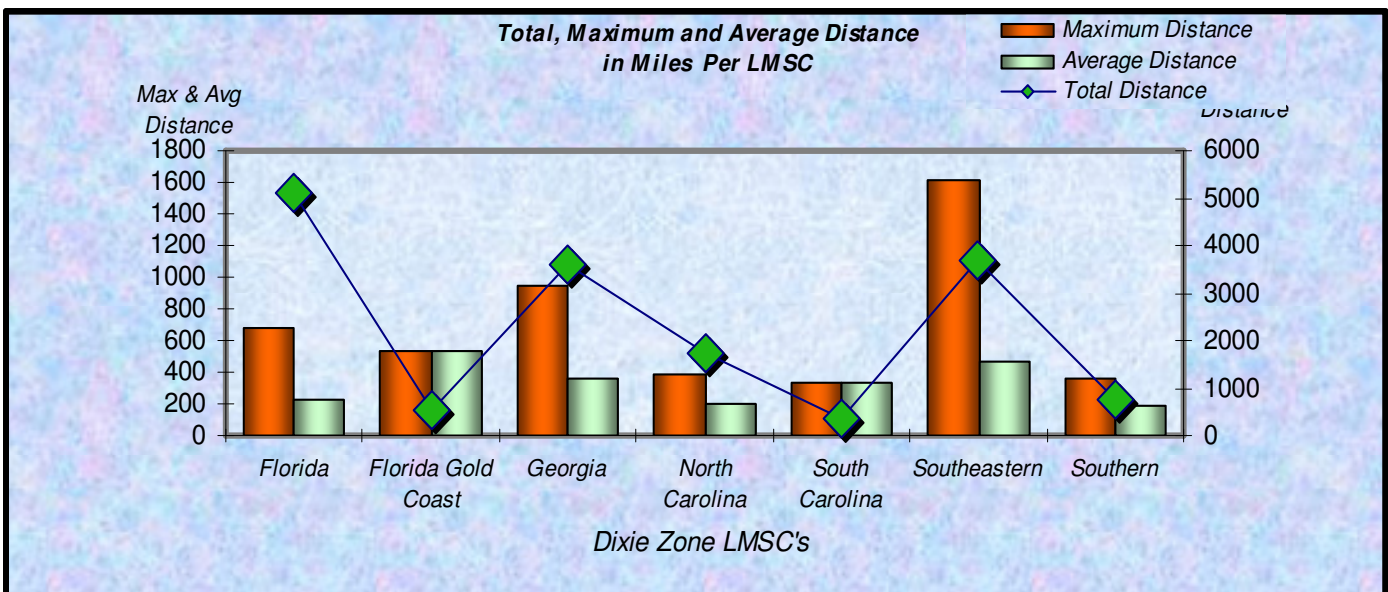

**% Total Distance
per Zone**

**% Total Distance
per Agegroup**

■ Total Distance

Total Distance (Miles) Per LMSC - 2007

Total, Maximum and Average Distance in Miles Per Zone - 2007

Total, Maximum and Average Distance in Miles Per Age Group - 2007

Number
Participants

Male / Female Participants Per Zone - 2007

■ Male
■ Female

Number
Participants

Male / Female Participants Per Age Group - 2007

■ Male
■ Female

Male / Female Participants Per LMSC - 2007

LMSC