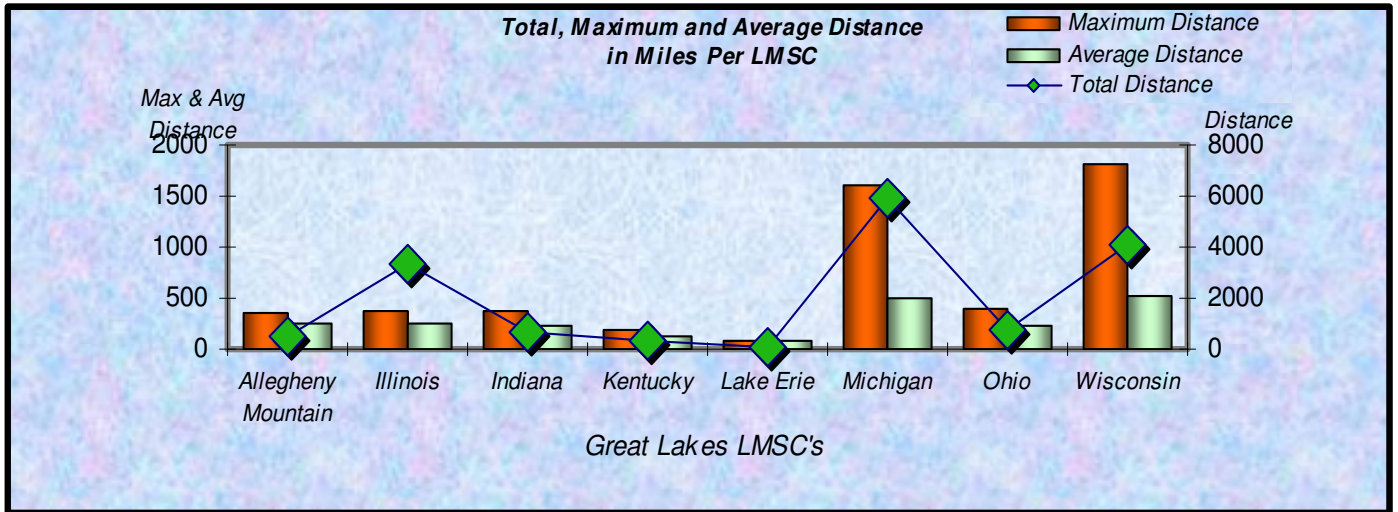

**% Total Distance
per Zone**

**% Total Distance
per Agegroup**

■ Total Distance

Total Distance (Miles) Per LMSC - 2007

Total, Maximum and Average Distance in Miles Per Zone - 2007

Total, Maximum and Average Distance in Miles Per Age Group - 2007

Number
Participants

Male / Female Participants Per Zone - 2007

■ Male
■ Female

Number
Participants

Male / Female Participants Per Age Group - 2007

■ Male
■ Female

Male / Female Participants Per LMSC - 2007

LMSC