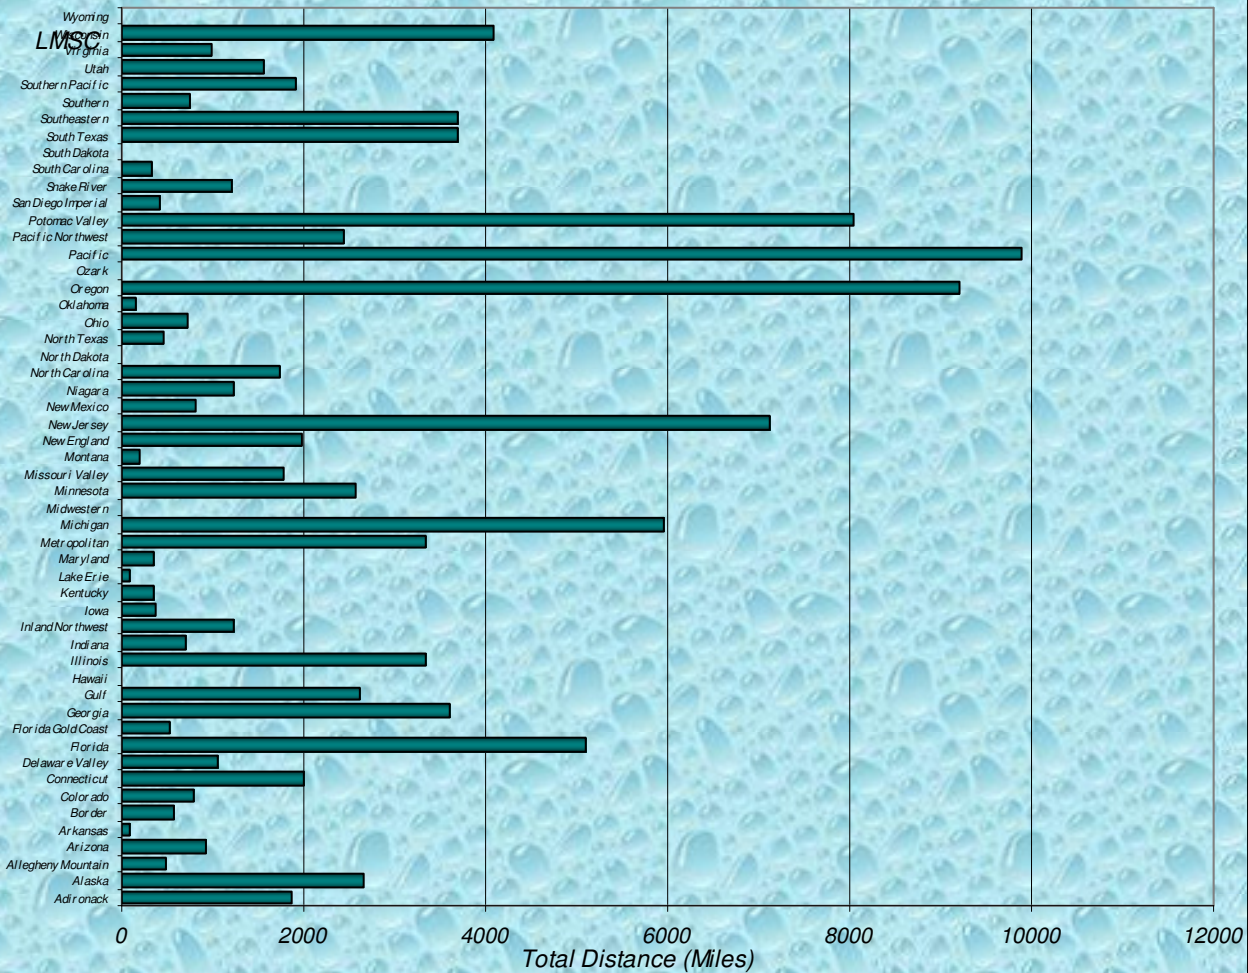

**% Total Distance
per Zone**

**% Total Distance
per Agegroup**

■ Total Distance

Total Distance (Miles) Per LMSC - 2007

Total, Maximum and Average Distance in Miles Per Zone - 2007

Total, Maximum and Average Distance in Miles Per Age Group - 2007

Number
Participants

Male / Female Participants Per Zone - 2007

■ Male
■ Female

Number
Participants

Male / Female Participants Per Age Group - 2007

■ Male
■ Female

Male / Female Participants Per LMSC - 2007

LMSC