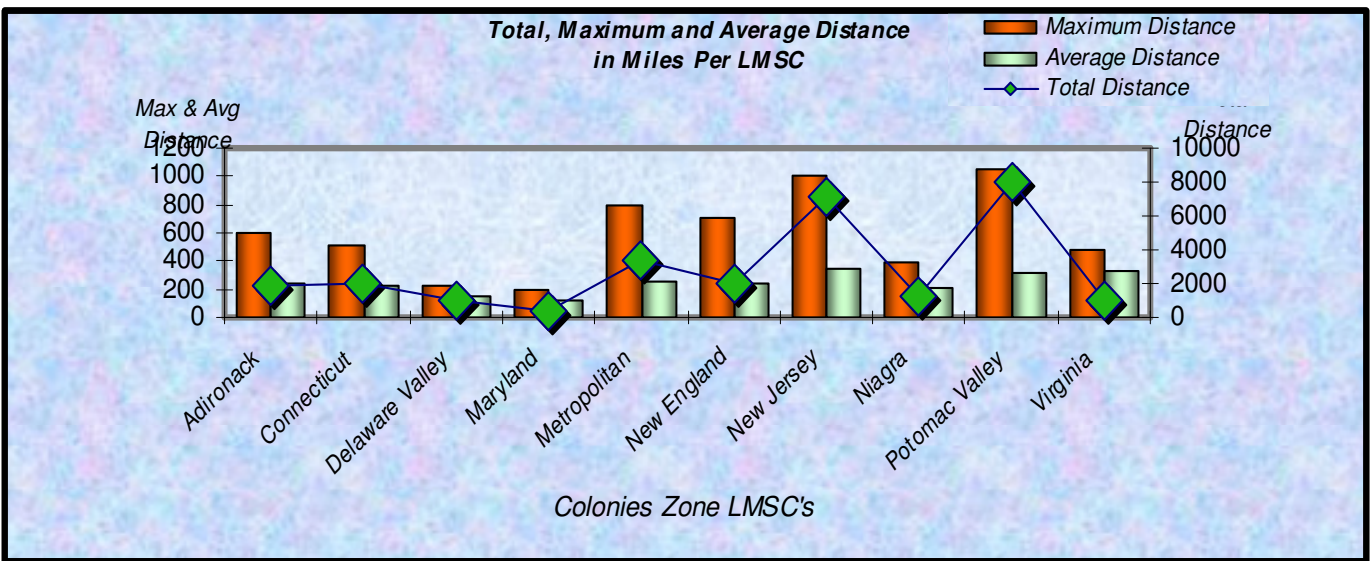

**% Total Distance
per Zone**

**% Total Distance
per Agegroup**

■ Total Distance

Total Distance (Miles) Per LMSC - 2007

Total, Maximum and Average Distance in Miles Per Zone - 2007

Total, Maximum and Average Distance in Miles Per Age Group - 2007

Number
Participants

Male / Female Participants Per Zone - 2007

■ Male
■ Female

Number
Participants

Male / Female Participants Per Age Group - 2007

■ Male
■ Female

Male / Female Participants Per LMSC - 2007

LMSC