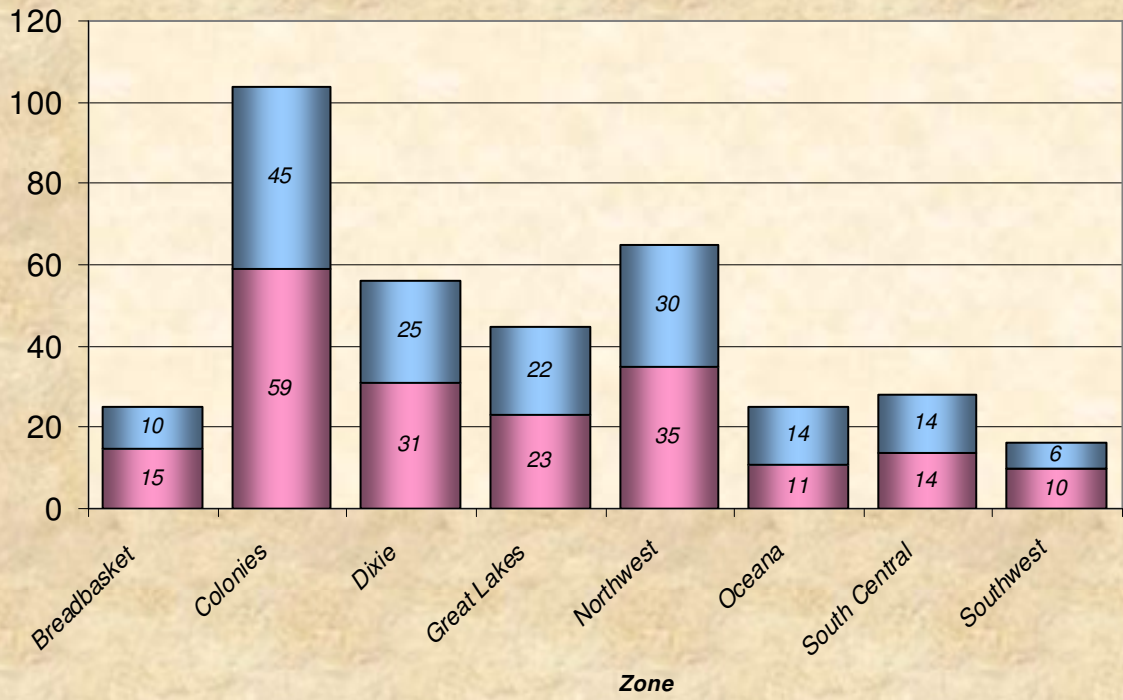

**% Total Distance
per Zone**

**% Total Distance
per Agegroup**

■ Total Distance

Total Distance (Miles) Per LMSC - 2007

Total, Maximum and Average Distance in Miles Per Zone - 2007

Total, Maximum and Average Distance in Miles Per Age Group - 2007

Number
Participants

Male / Female Participants Per Zone - 2007

■ Male
■ Female

Number
Participants

Male / Female Participants Per Age Group - 2007

■ Male
■ Female

Male / Female Participants Per LMSC - 2007

LMSC