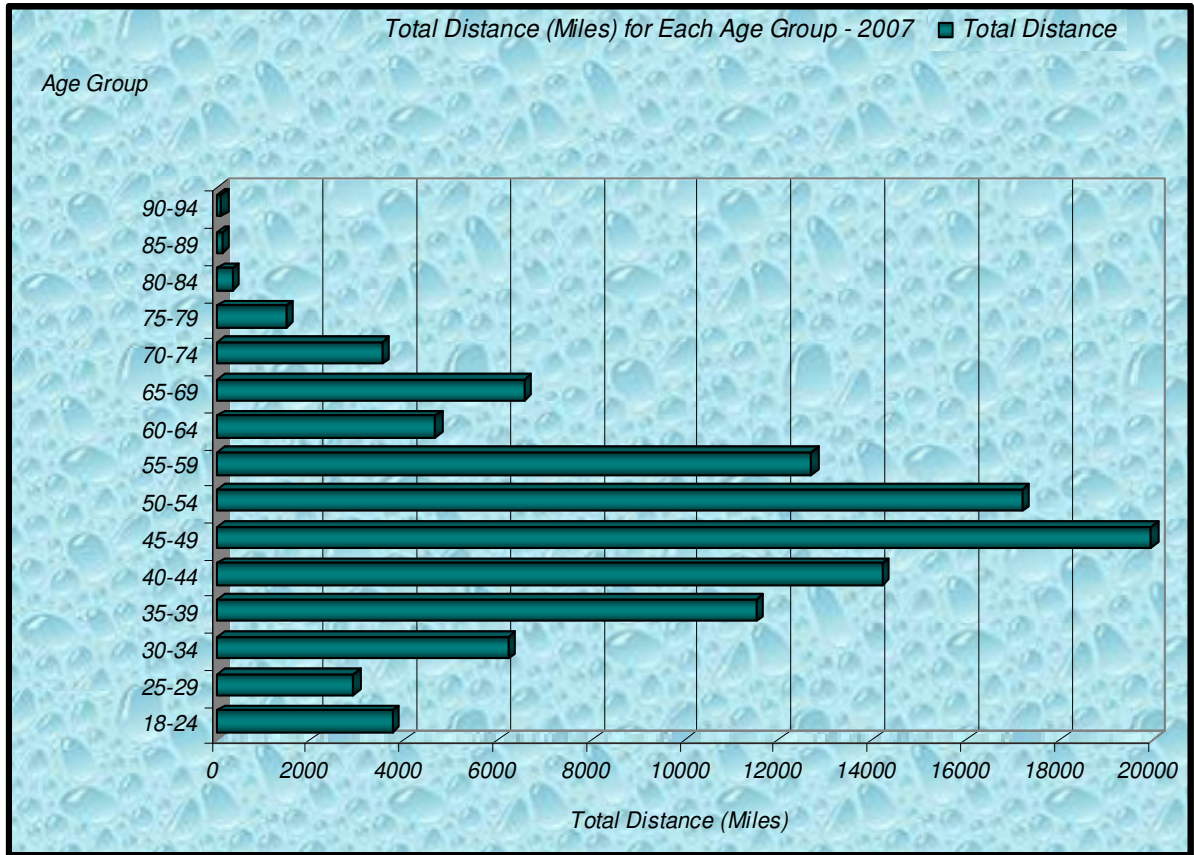

**% Total Distance
per Zone**

**% Total Distance
per Agegroup**

■ Total Distance

Total Distance (Miles) Per LMSC - 2007

Total, Maximum and Average Distance in Miles Per Zone - 2007

Total, Maximum and Average Distance in Miles Per Age Group - 2007

Number
Participants

Male / Female Participants Per Zone - 2007

■ Male
■ Female

Number
Participants

Male / Female Participants Per Age Group - 2007

■ Male
■ Female

Male / Female Participants Per LMSC - 2007

LMSC