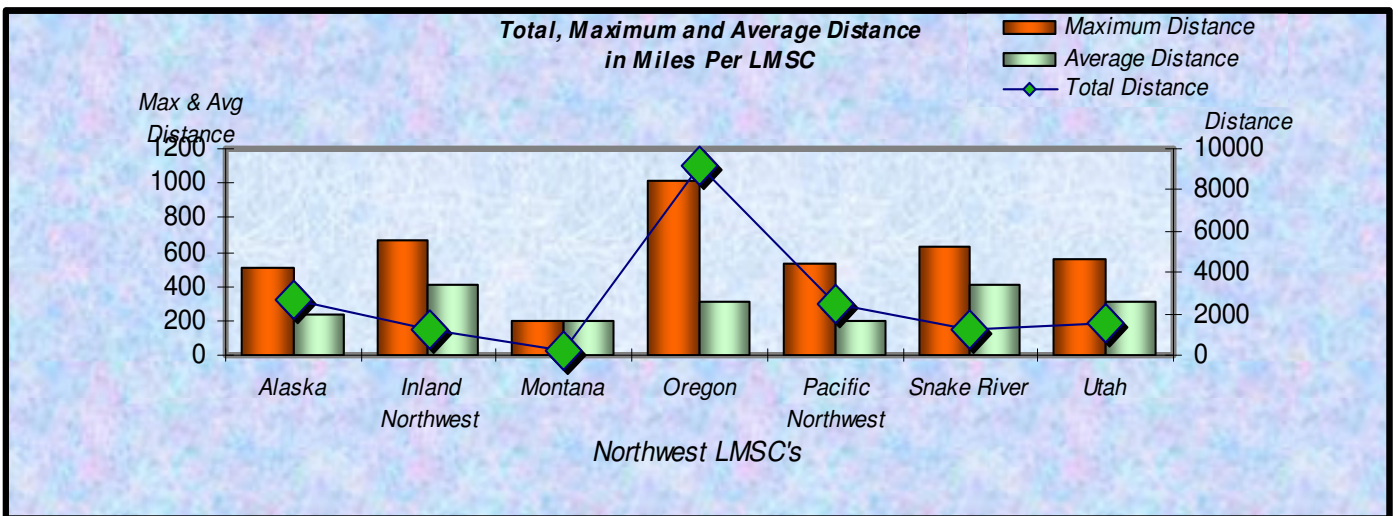

**% Total Distance
per Zone**

**% Total Distance
per Agegroup**

■ Total Distance

Total Distance (Miles) Per LMSC - 2007

Total, Maximum and Average Distance in Miles Per Zone - 2007

Total, Maximum and Average Distance in Miles Per Age Group - 2007

Number
Participants

Male / Female Participants Per Zone - 2007

■ Male
■ Female

Number
Participants

Male / Female Participants Per Age Group - 2007

■ Male
■ Female

Male / Female Participants Per LMSC - 2007

LMSC