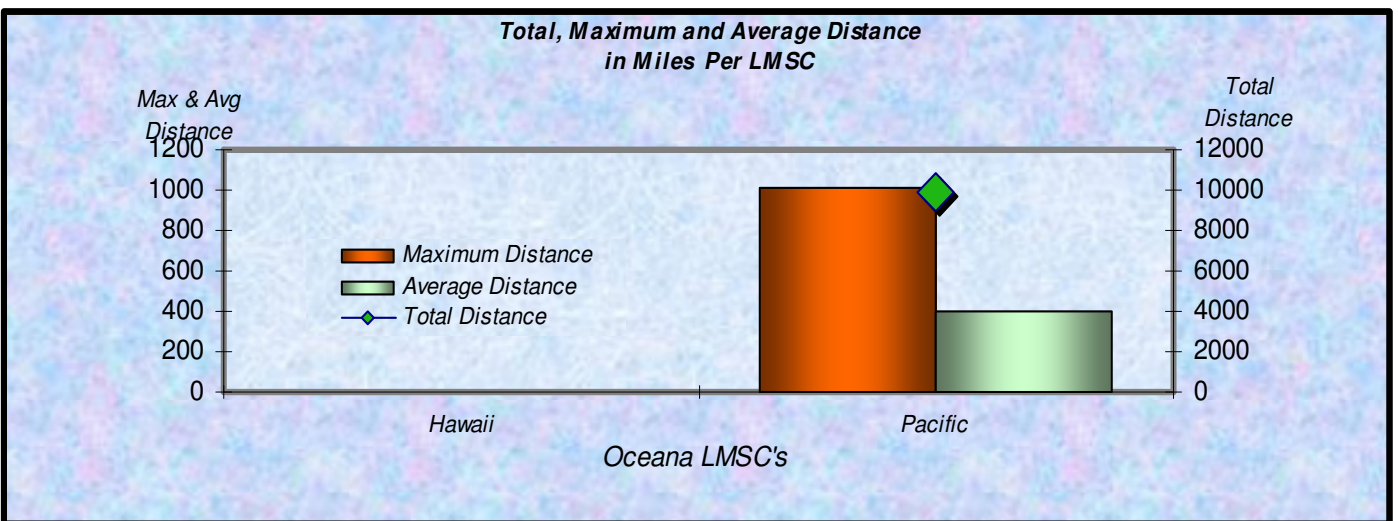

**% Total Distance
per Zone**

**% Total Distance
per Agegroup**

■ Total Distance

Total Distance (Miles) Per LMSC - 2007

Total, Maximum and Average Distance in Miles Per Zone - 2007

Total, Maximum and Average Distance in Miles Per Age Group - 2007

Number
Participants

Male / Female Participants Per Zone - 2007

■ Male
■ Female

Number
Participants

Male / Female Participants Per Age Group - 2007

■ Male
■ Female

Male / Female Participants Per LMSC - 2007

LMSC