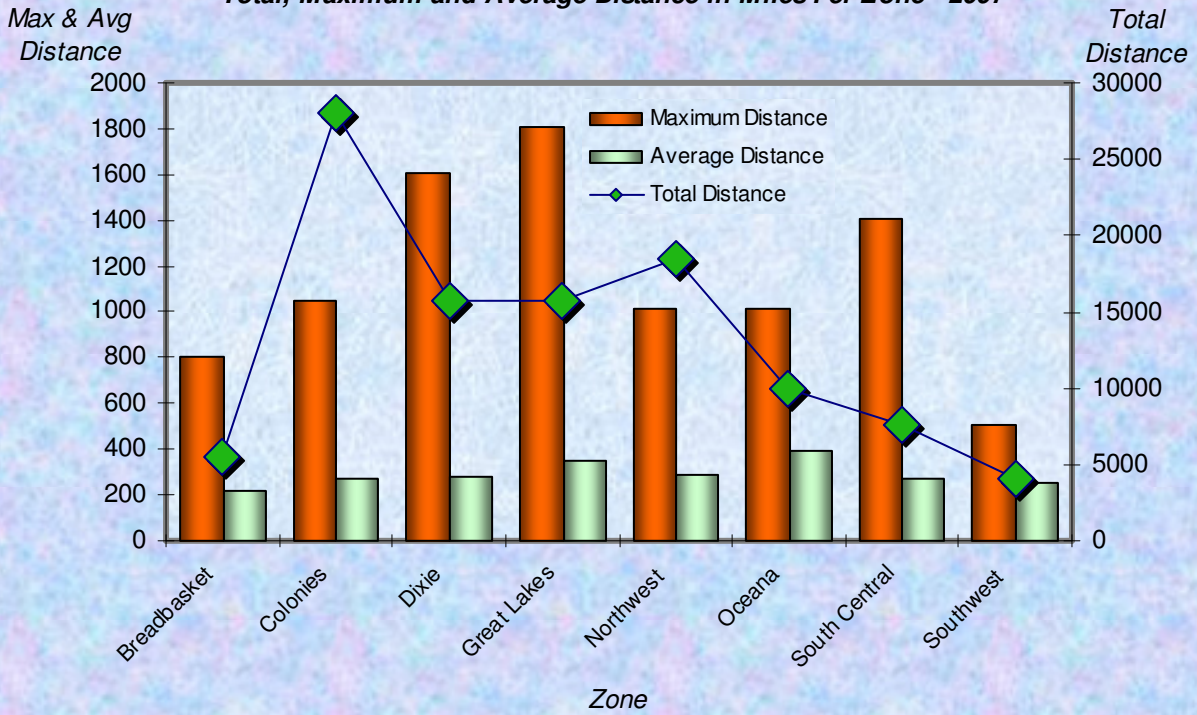

**% Total Distance
per Zone**

**% Total Distance
per Agegroup**

■ Total Distance

Total Distance (Miles) Per LMSC - 2007

Total, Maximum and Average Distance in Miles Per Zone - 2007

Total, Maximum and Average Distance in Miles Per Age Group - 2007

Number
Participants

Male / Female Participants Per Zone - 2007

■ Male
■ Female

Number
Participants

Male / Female Participants Per Age Group - 2007

■ Male
■ Female

Male / Female Participants Per LMSC - 2007

LMSC