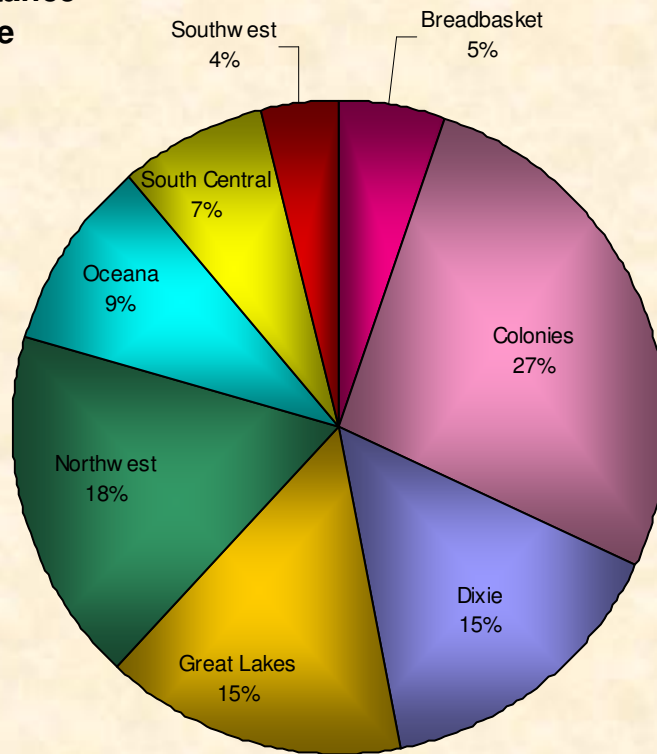

**% Total Distance
per Zone**

**% Total Distance
per Agegroup**

■ Total Distance

Total Distance (Miles) Per LMSC - 2007

Total, Maximum and Average Distance in Miles Per Zone - 2007

Total, Maximum and Average Distance in Miles Per Age Group - 2007

Number
Participants

Male / Female Participants Per Zone - 2007

■ Male
■ Female

Number
Participants

Male / Female Participants Per Age Group - 2007

■ Male
■ Female

Male / Female Participants Per LMSC - 2007

LMSC