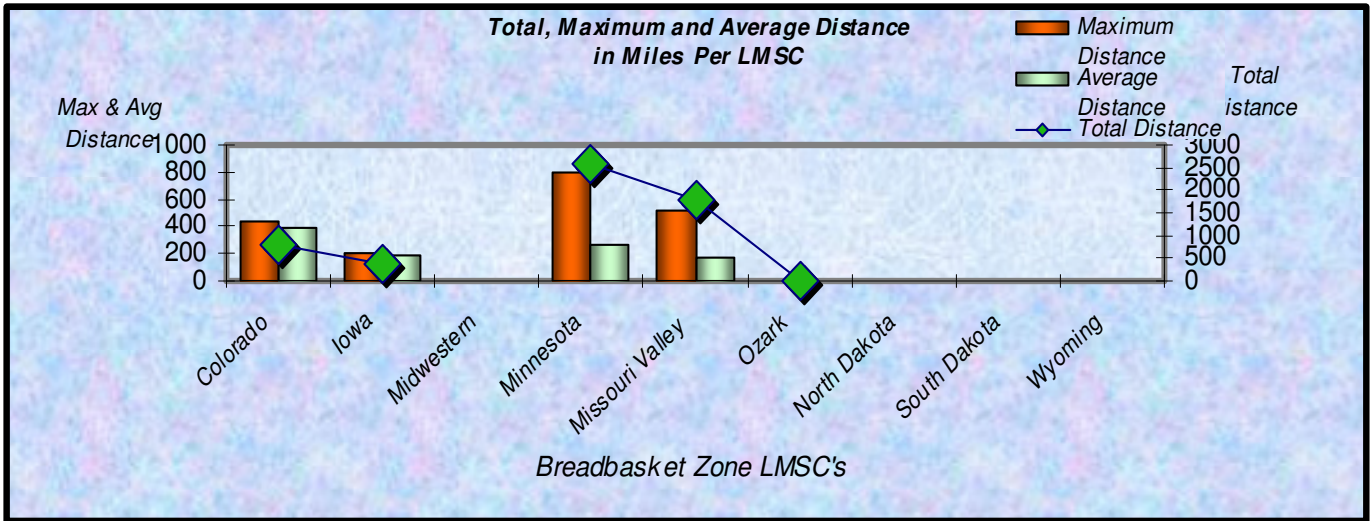

**% Total Distance
per Zone**

**% Total Distance
per Agegroup**

■ Total Distance

Total Distance (Miles) Per LMSC - 2007

Total, Maximum and Average Distance in Miles Per Zone - 2007

Total, Maximum and Average Distance in Miles Per Age Group - 2007

Number
Participants

Male / Female Participants Per Zone - 2007

■ Male
■ Female

Number
Participants

Male / Female Participants Per Age Group - 2007

■ Male
■ Female

Male / Female Participants Per LMSC - 2007

LMSC