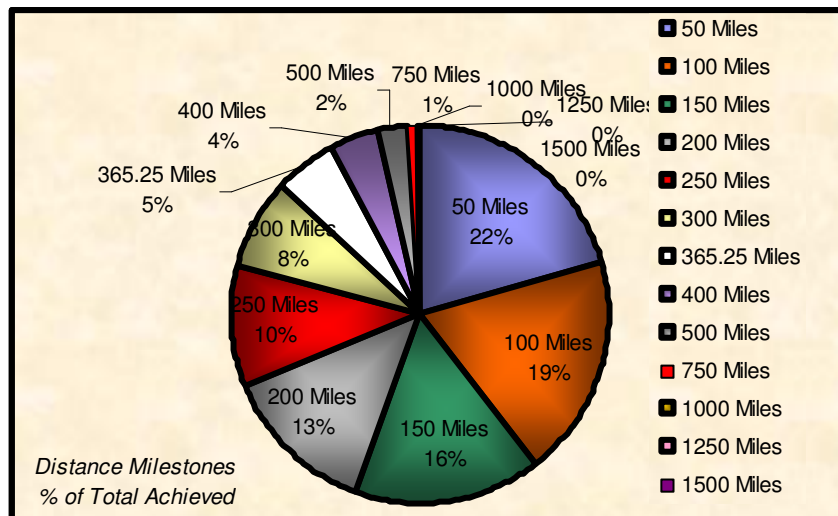

Total Number of Distance Milestones Achieved in 2008 - Final
Number Achieved

Distance Milestones Achieved - Final 2008
Male / Female

Final 2008 Total Distance Per Zone per Month

Distance Miles

Final 2008 - Average Distance Per Zone per Month

Distance Miles

**% Total Distance
per Zone**

**% Total Distance
per Agegroup**

Zone

Total Distance in Miles Per Zone - Final 2008

Age Group

Total Distance (Miles) for Each Age Group - Final 2008

Total Distance