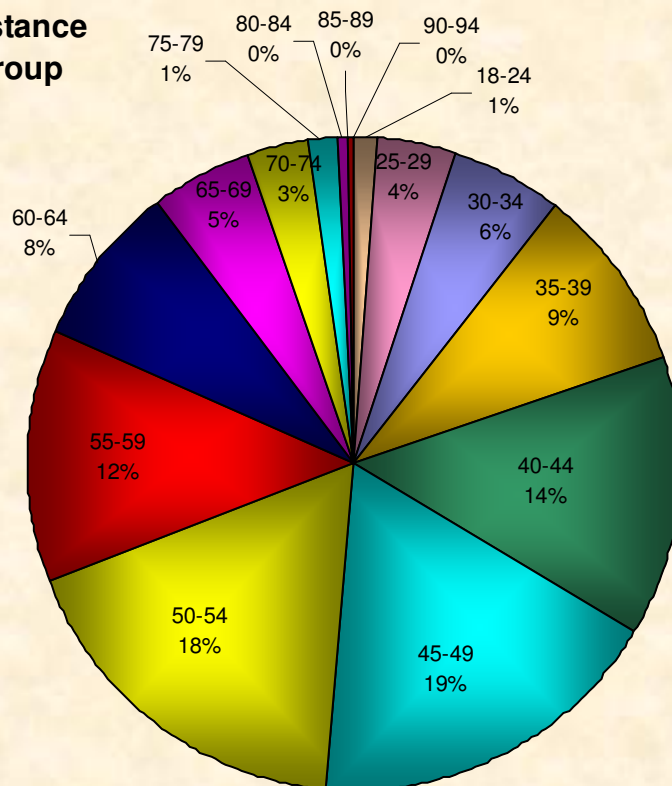

**% Total Distance
per Agegroup**