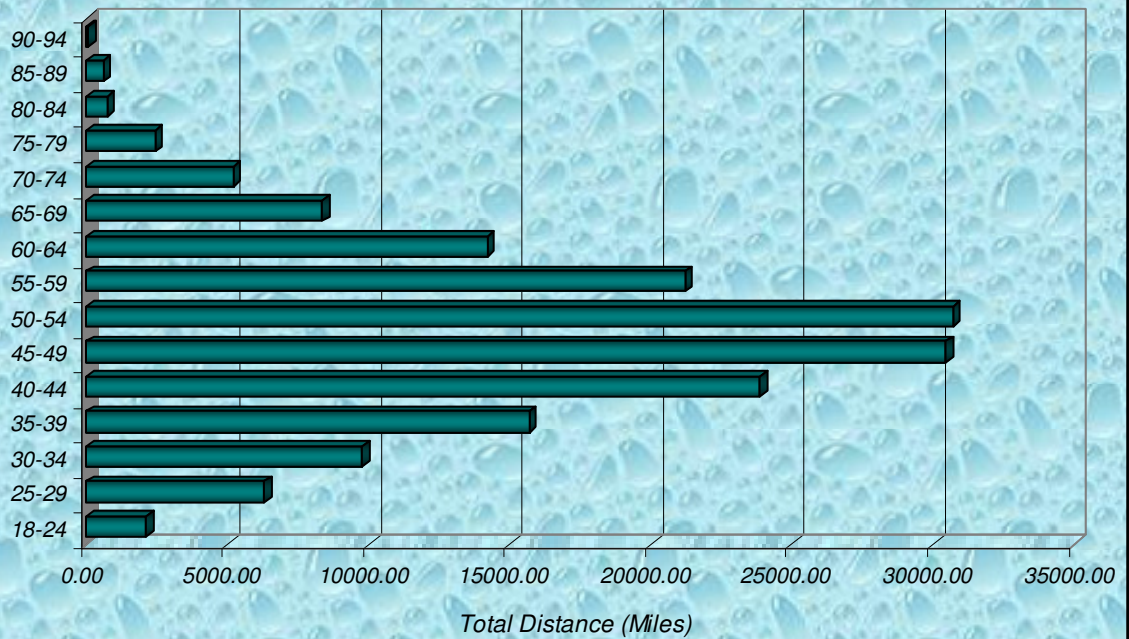

Total Number of Distance Milestones Achieved in 2008 - Final
Number Achieved

Distance Milestones Achieved - Final 2008
Male / Female

Final 2008 Total Distance Per Zone per Month

Distance Miles

Final 2008 - Average Distance Per Zone per Month

Distance Miles

**% Total Distance
per Zone**

**% Total Distance
per Agegroup**

Zone

Total Distance in Miles Per Zone - Final 2008

Age Group

Total Distance (Miles) for Each Age Group - Final 2008

Total Distance