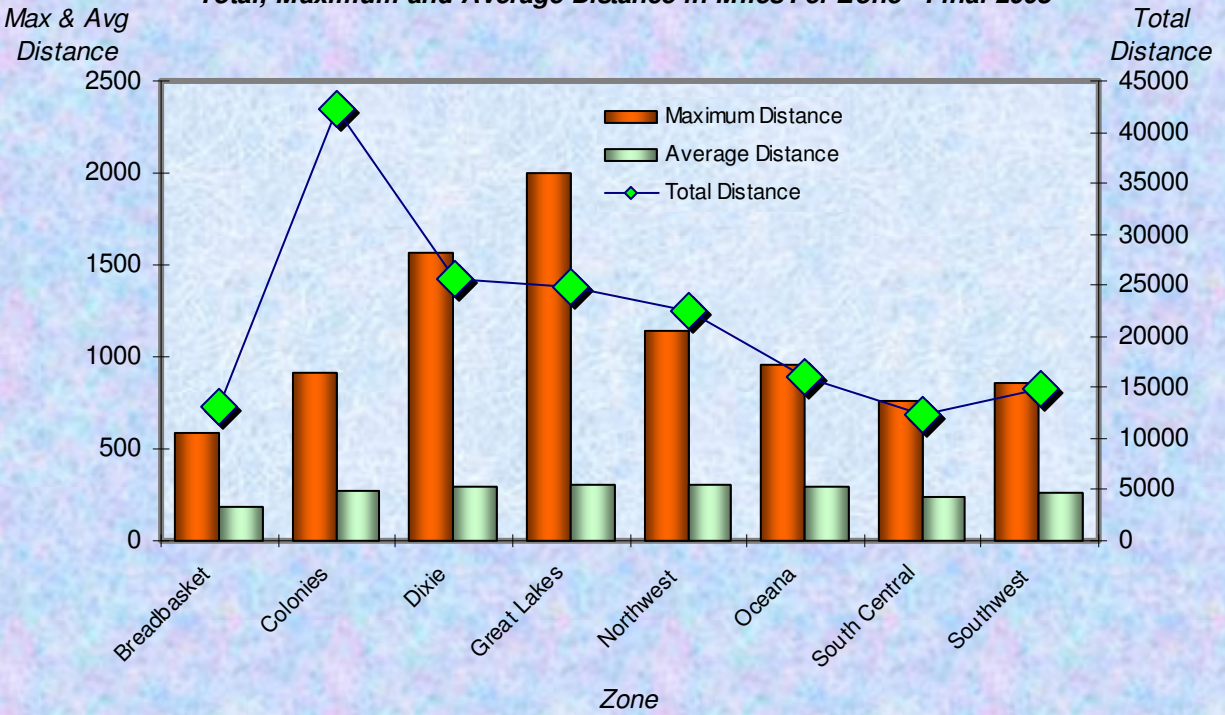

Total Number of Distance Milestones Achieved in 2008 - Final
Number Achieved

Distance Milestones Achieved - Final 2008
Male / Female

Final 2008 Total Distance Per Zone per Month

Distance Miles

Final 2008 - Average Distance Per Zone per Month

Distance Miles

**% Total Distance
per Zone**

**% Total Distance
per Agegroup**

Zone

Total Distance in Miles Per Zone - Final 2008

Age Group

Total Distance (Miles) for Each Age Group - Final 2008

Total Distance

Total Distance

Total, Maximum and Average Distance in Miles Per Zone - Final 2008

Total, Maximum and Average Distance in Miles Per Age Group - Final 2008

Number
Participants

Male / Female Participants Per Zone - Final 2008