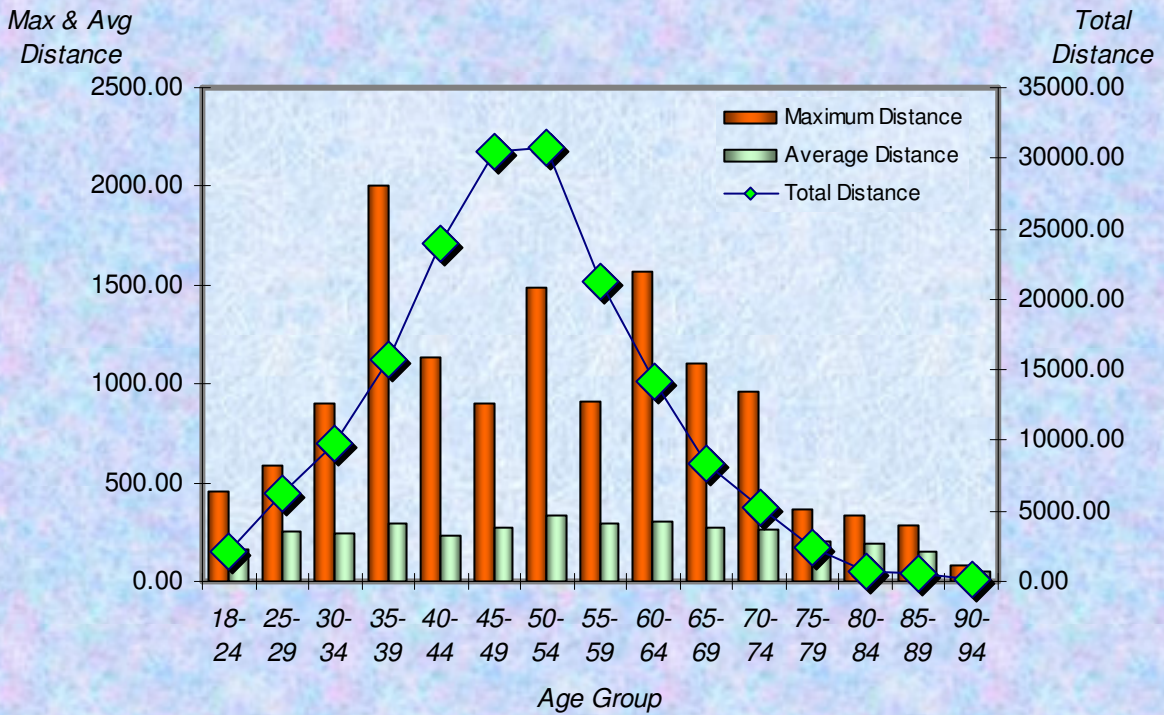

Total Number of Distance Milestones Achieved in 2008 - Final
Number Achieved

Distance Milestones Achieved - Final 2008
Male / Female

Final 2008 Total Distance Per Zone per Month

Distance Miles

Final 2008 - Average Distance Per Zone per Month

Distance Miles

**% Total Distance
per Zone**

**% Total Distance
per Agegroup**

Zone

Total Distance in Miles Per Zone - Final 2008

Age Group

Total Distance (Miles) for Each Age Group - Final 2008

Total Distance

Total Distance

Total, Maximum and Average Distance in Miles Per Zone - Final 2008

Total, Maximum and Average Distance in Miles Per Age Group - Final 2008

Number
Participants

Male / Female Participants Per Zone - Final 2008

Male
Female

Number
Participants

Male / Female Participants Per Age Group - Final 2008

Male
Female

Male / Female Participants Per LMSC - Final 2008

LMSC