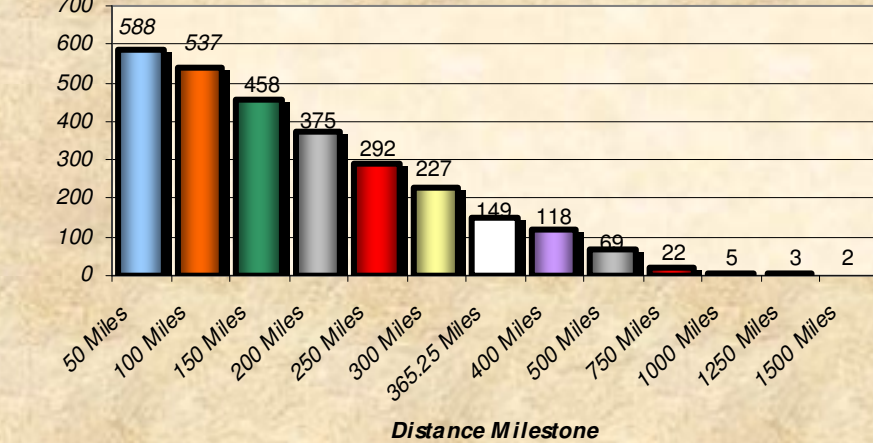

Total Number of Distance Milestones Achieved in 2008 - Final
Number Achieved

Distance Milestones Achieved - Final 2008
Male / Female

Final 2008 Total Distance Per Zone per Month

Distance Miles

Final 2008 - Average Distance Per Zone per Month

Distance Miles

**% Total Distance
per Zone**

**% Total Distance
per Agegroup**

Zone

Total Distance in Miles Per Zone - Final 2008

Age Group

Total Distance (Miles) for Each Age Group - Final 2008

Total Distance

Total Distance

Total, Maximum and Average Distance in Miles Per Zone - Final 2008

Total, Maximum and Average Distance in Miles Per Age Group - Final 2008

Number
Participants

Male / Female Participants Per Zone - Final 2008