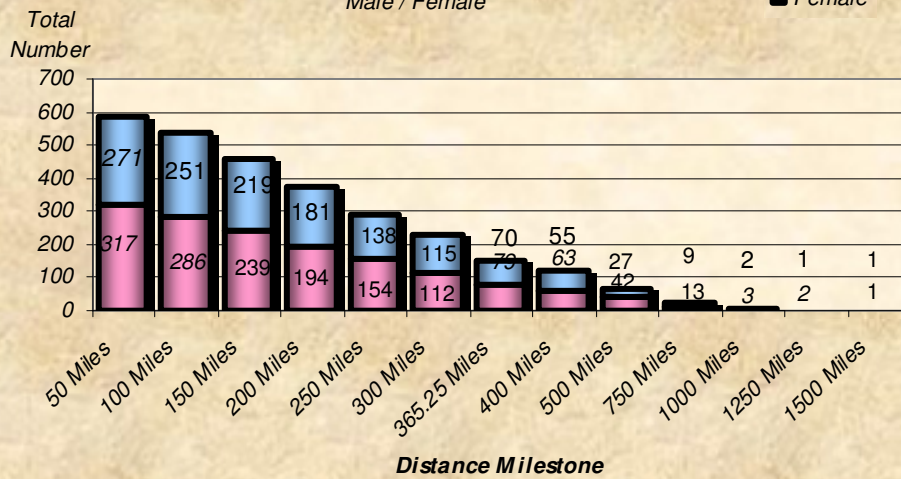

Total Number of Distance Milestones Achieved in 2008 - Final
Number Achieved

Distance Milestones Achieved - Final 2008
Male / Female

Final 2008 Total Distance Per Zone per Month

Distance Miles

Final 2008 - Average Distance Per Zone per Month

Distance Miles

**% Total Distance
per Zone**

**% Total Distance
per Agegroup**

Zone

Total Distance in Miles Per Zone - Final 2008

Age Group

Total Distance (Miles) for Each Age Group - Final 2008

Total Distance

Total Distance

Total, Maximum and Average Distance in Miles Per Zone - Final 2008

Total, Maximum and Average Distance in Miles Per Age Group - Final 2008

Number
Participants

Male / Female Participants Per Zone - Final 2008