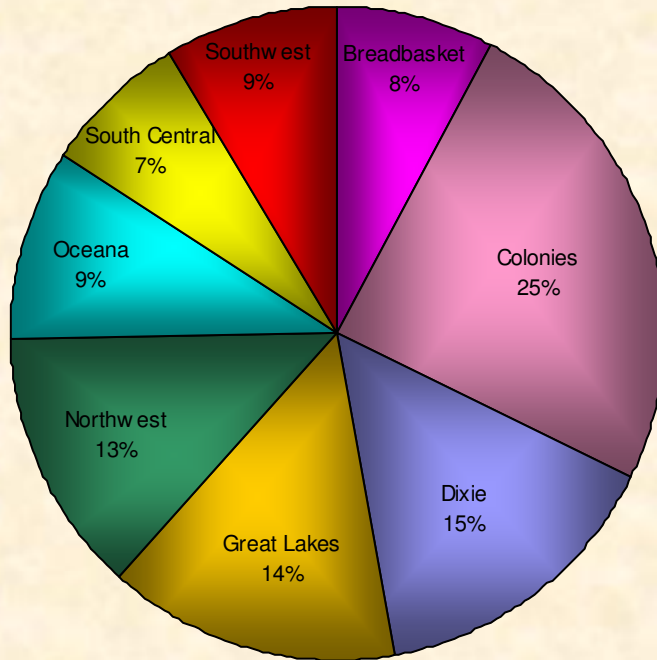

Total Number of Distance Milestones Achieved in 2008 - Final
Number Achieved

Distance Milestones Achieved - Final 2008
Male / Female

Final 2008 Total Distance Per Zone per Month

Distance Miles

Final 2008 - Average Distance Per Zone per Month

Distance Miles

**% Total Distance
per Zone**

**% Total Distance
per Agegroup**

Zone

Total Distance in Miles Per Zone - Final 2008

Age Group

Total Distance (Miles) for Each Age Group - Final 2008

Total Distance

Male
Female

Number
Participants

Male / Female Participants Per Age Group - Final 2008

Male
Female

Male / Female Participants Per LMSC - Final 2008

LMSC