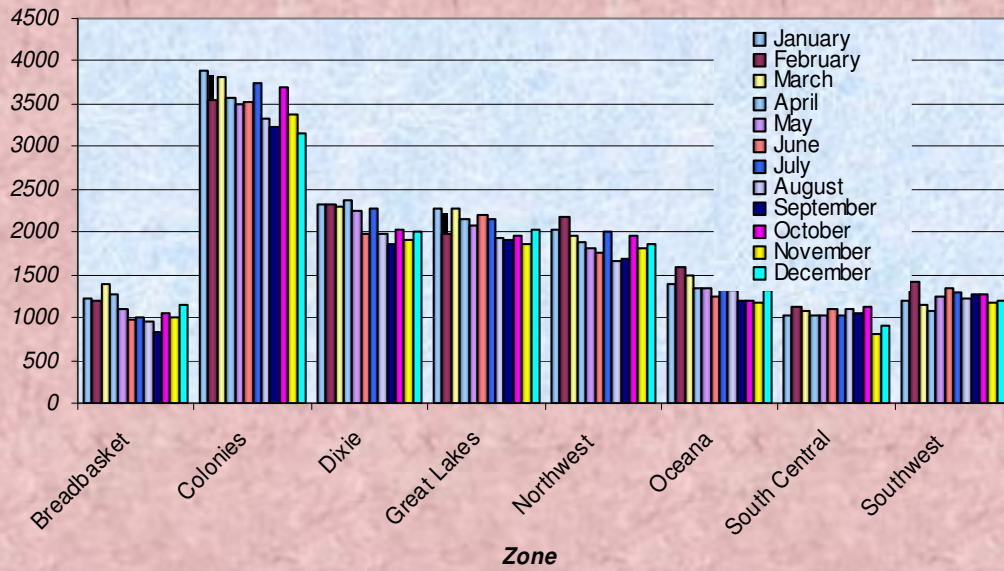

Total Number of Distance Milestones Achieved in 2008 - Final
Number Achieved

Distance Milestones Achieved - Final 2008
Male / Female

Final 2008 Total Distance Per Zone per Month

Distance Miles

Final 2008 - Average Distance Per Zone per Month

Distance Miles

**% Total Distance
per Zone**

**% Total Distance
per Agegroup**

Zone

Total Distance in Miles Per Zone - Final 2008

Age Group

Total Distance (Miles) for Each Age Group - Final 2008

Total Distance

Male
Female

Number
Participants

Male / Female Participants Per Age Group - Final 2008

Male
Female

Male / Female Participants Per LMSC - Final 2008

LMSC