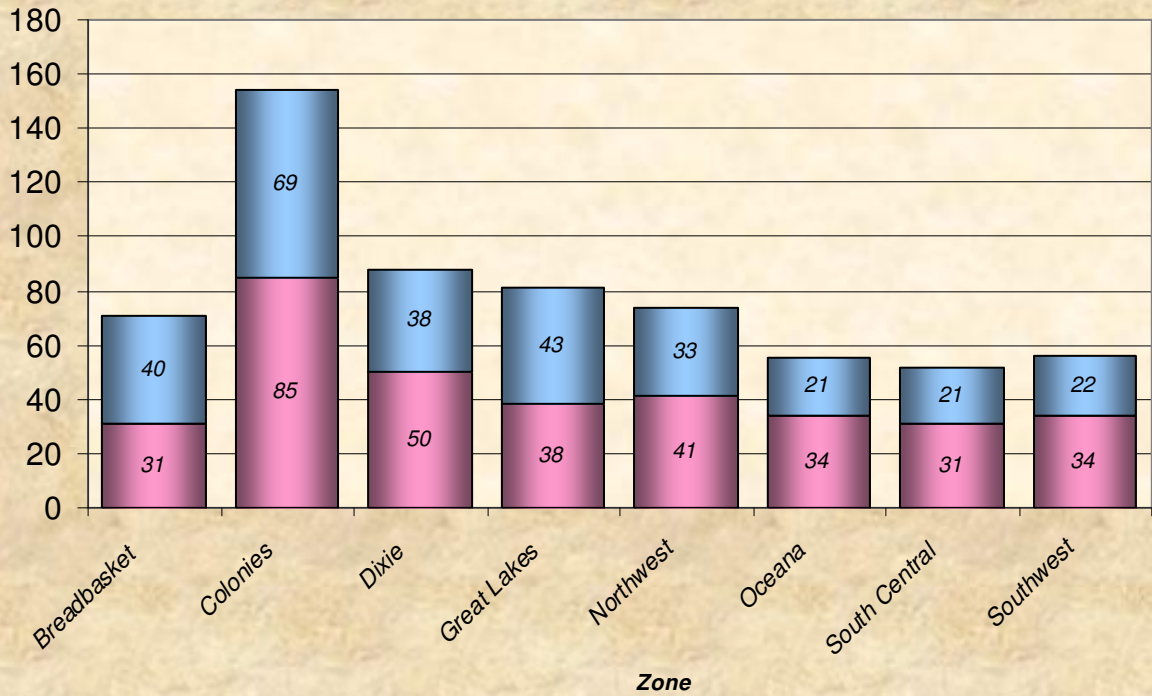

Total Distance

Total, Maximum and Average Distance in Miles Per Zone - Final 2008

Total, Maximum and Average Distance in Miles Per Age Group - Final 2008

Number
Participants

Male / Female Participants Per Zone - Final 2008

Male
Female

Number
Participants

Male / Female Participants Per Age Group - Final 2008

Male
Female

Male / Female Participants Per LMSC - Final 2008

LMSC