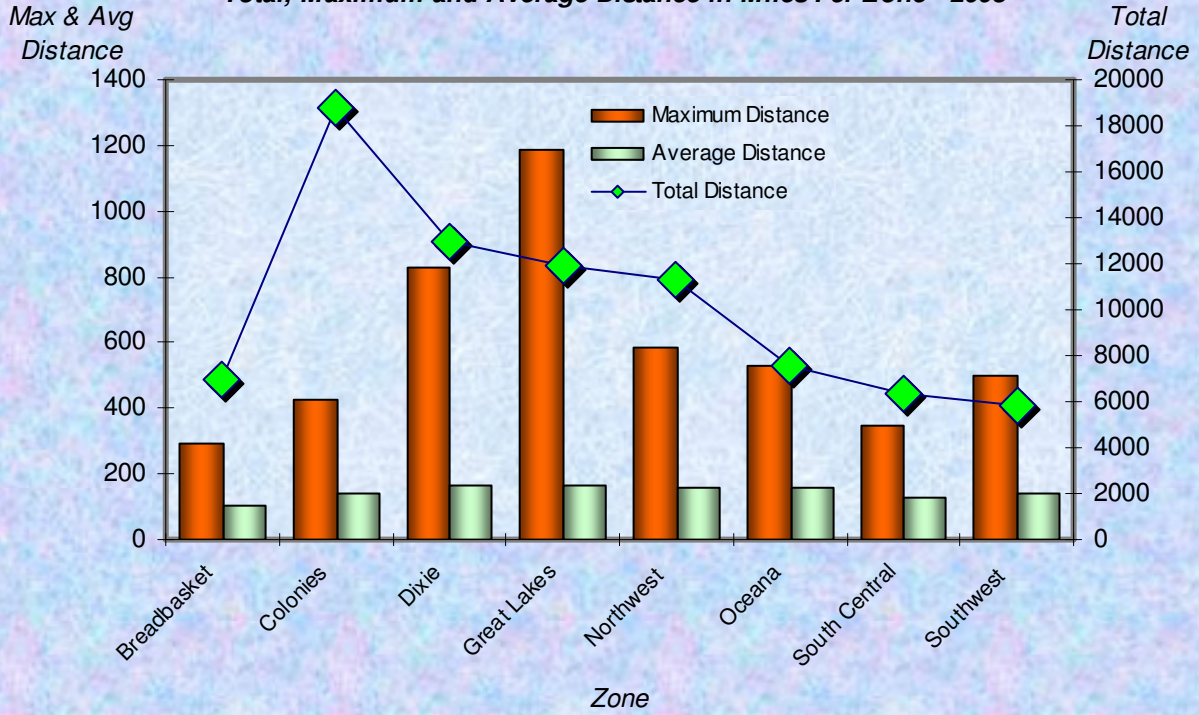

Number Participants Achieving Distance Milestones Per Zone - 2008

Zone

Distance Milestones Achieved for Each Age Group - 2008

Age Group

**% Total Distance
per Zone**

**% Total Distance
per Agegroup**

■ Total Distance

Total, Maximum and Average Distance in Miles Per Zone - 2008

Total, Maximum and Average Distance in Miles Per Age Group - 2008

Number
Participants

Male / Female Participants Per Zone - 2008

Male
Female

Number
Participants

Male / Female Participants Per Age Group - 2008

Male
Female

Male / Female Participants Per LMSC - 2008

LMSC