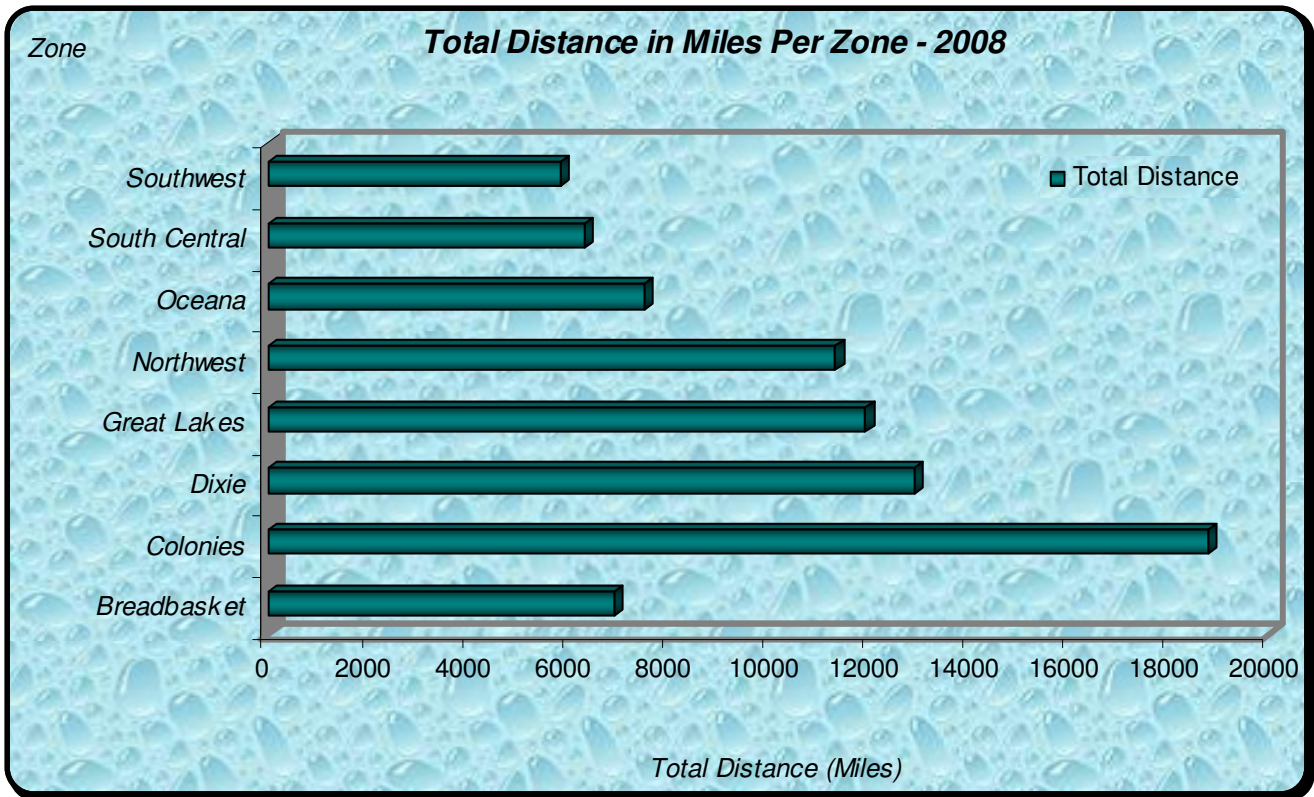

Number Participants Achieving Distance Milestones Per Zone - 2008

Zone

Distance Milestones Achieved for Each Age Group - 2008

Age Group

**% Total Distance
per Zone**

**% Total Distance
per Agegroup**

■ Total Distance

Total, Maximum and Average Distance in Miles Per Zone - 2008

Total, Maximum and Average Distance in Miles Per Age Group - 2008

Number
Participants

Male / Female Participants Per Zone - 2008

Male
Female

Number
Participants