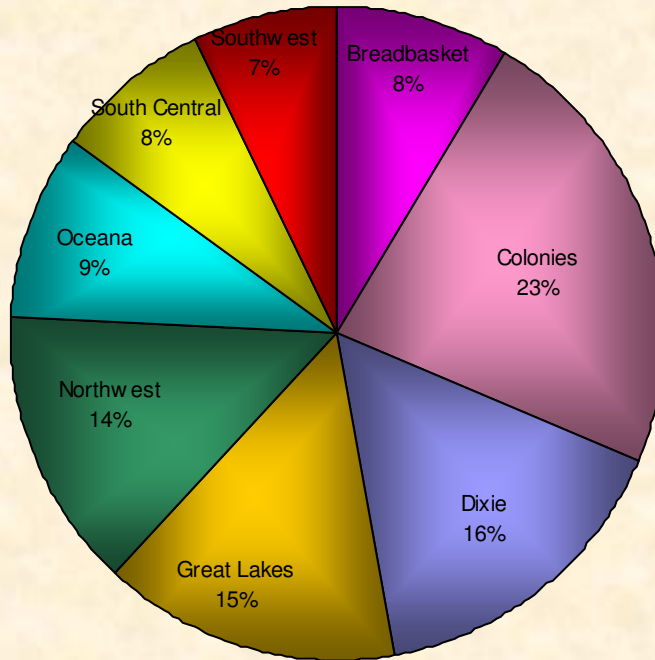

Number Participants Achieving Distance Milestones Per Zone - 2008

Zone

Distance Milestones Achieved for Each Age Group - 2008

Age Group

**% Total Distance
per Zone**

**% Total Distance
per Agegroup**

■ Total Distance

Total, Maximum and Average Distance in Miles Per Zone - 2008

Total, Maximum and Average Distance in Miles Per Age Group - 2008

Number
Participants

Male / Female Participants Per Zone - 2008

Male
Female

Number
Participants

Male / Female Participants Per Age Group - 2008

Male
Female

Male / Female Participants Per LMSC - 2008

LMSC