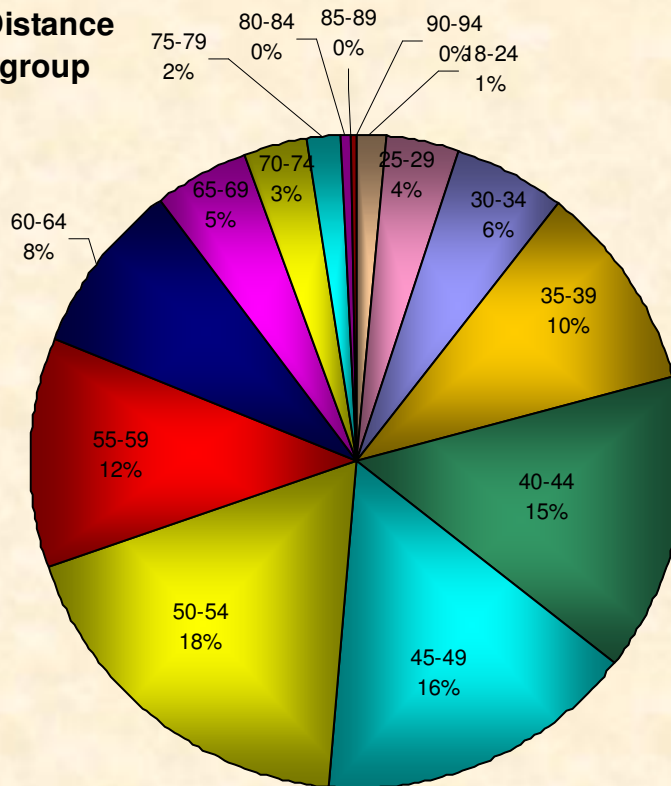

Number Participants Achieving Distance Milestones Per Zone - 2008

Zone

Distance Milestones Achieved for Each Age Group - 2008

Age Group

**% Total Distance
per Zone**

**% Total Distance
per Agegroup**

■ Total Distance

Total, Maximum and Average Distance in Miles Per Zone - 2008

Total, Maximum and Average Distance in Miles Per Age Group - 2008

Number
Participants

Male / Female Participants Per Zone - 2008

Male
Female

Number
Participants

Male / Female Participants Per Age Group - 2008

Male
Female

Male / Female Participants Per LMSC - 2008

LMSC