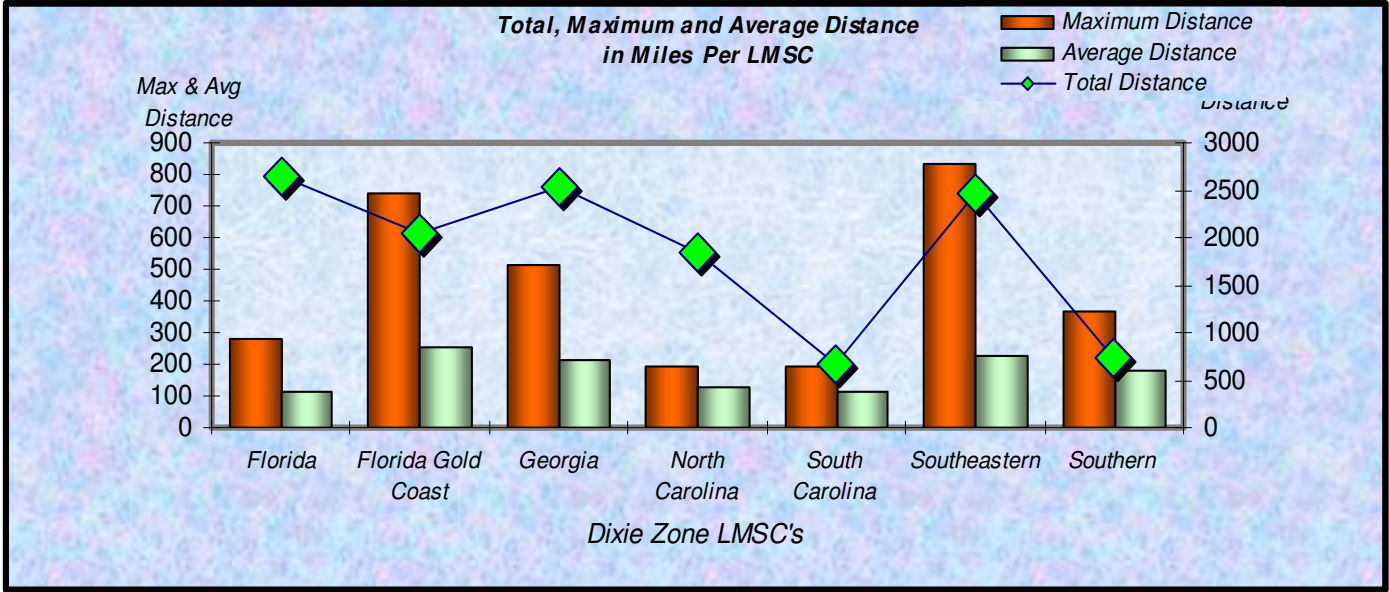

Number Participants Achieving Distance Milestones Per Zone - 2008

Zone

Distance Milestones Achieved for Each Age Group - 2008

Age Group

**% Total Distance
per Zone**

**% Total Distance
per Agegroup**

■ Total Distance

Total, Maximum and Average Distance in Miles Per Zone - 2008

Total, Maximum and Average Distance in Miles Per Age Group - 2008

Number
Participants

Male / Female Participants Per Zone - 2008

Male
Female

Number
Participants

Male / Female Participants Per Age Group - 2008

Male
Female

Male / Female Participants Per LMSC - 2008

LMSC