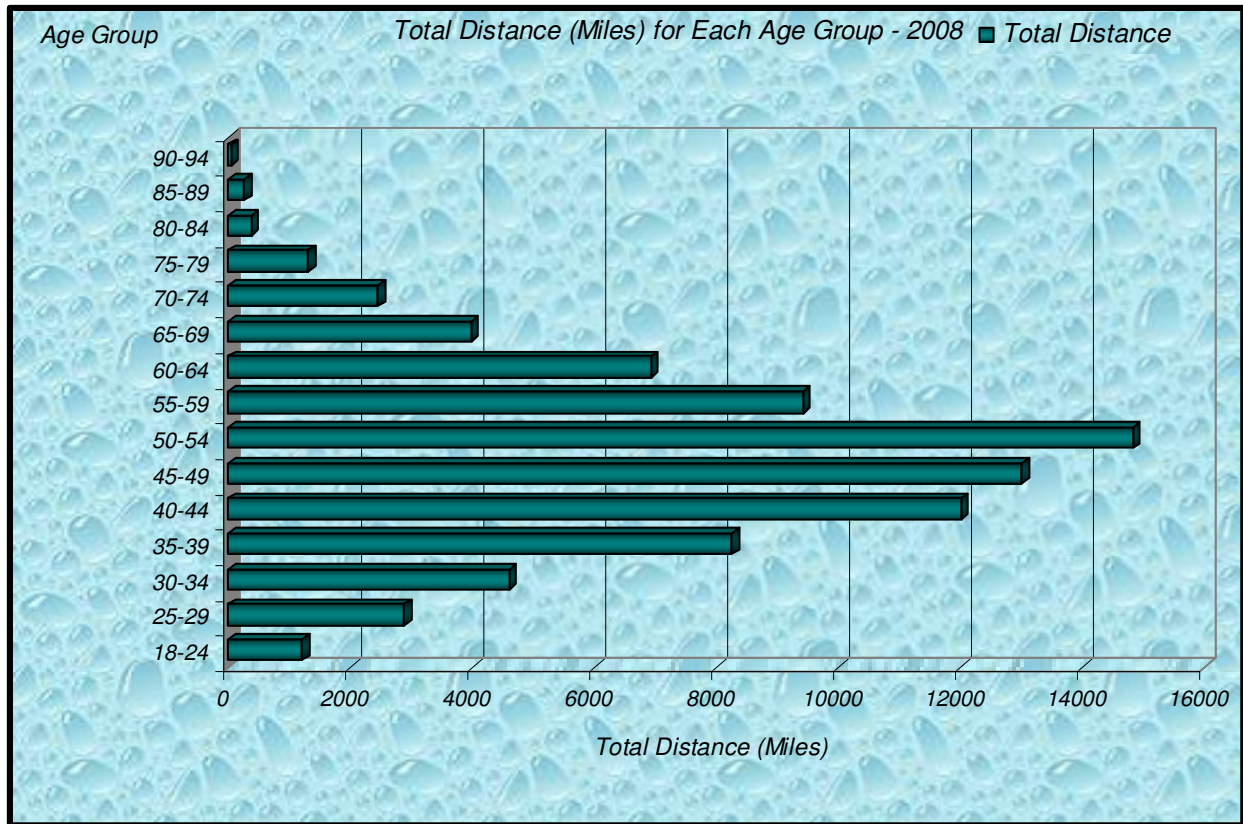

Number Participants Achieving Distance Milestones Per Zone - 2008

Zone

Distance Milestones Achieved for Each Age Group - 2008

Age Group

**% Total Distance
per Zone**

**% Total Distance
per Agegroup**

■ Total Distance

Total, Maximum and Average Distance in Miles Per Zone - 2008

Total, Maximum and Average Distance in Miles Per Age Group - 2008

Number
Participants

Male / Female Participants Per Zone - 2008

Male
Female

Number
Participants

Male / Female Participants Per Age Group - 2008

Male
Female

Male / Female Participants Per LMSC - 2008

LMSC