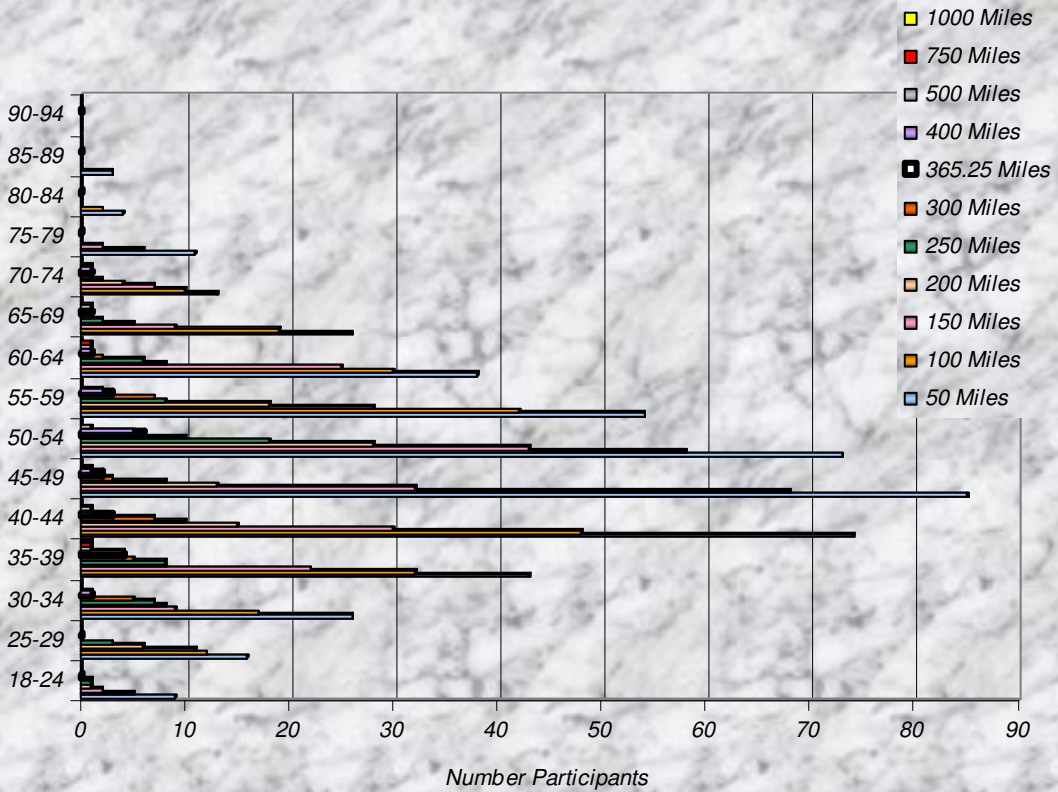

Number Participants Achieving Distance Milestones Per Zone - 2008

Zone

Distance Milestones Achieved for Each Age Group - 2008

Age Group

**% Total Distance
per Zone**

**% Total Distance
per Agegroup**

■ Total Distance

Total, Maximum and Average Distance in Miles Per Zone - 2008

Total, Maximum and Average Distance in Miles Per Age Group - 2008

Number
Participants

Male / Female Participants Per Zone - 2008

Male
Female

Number
Participants

Male / Female Participants Per Age Group - 2008

Male
Female

Male / Female Participants Per LMSC - 2008

LMSC