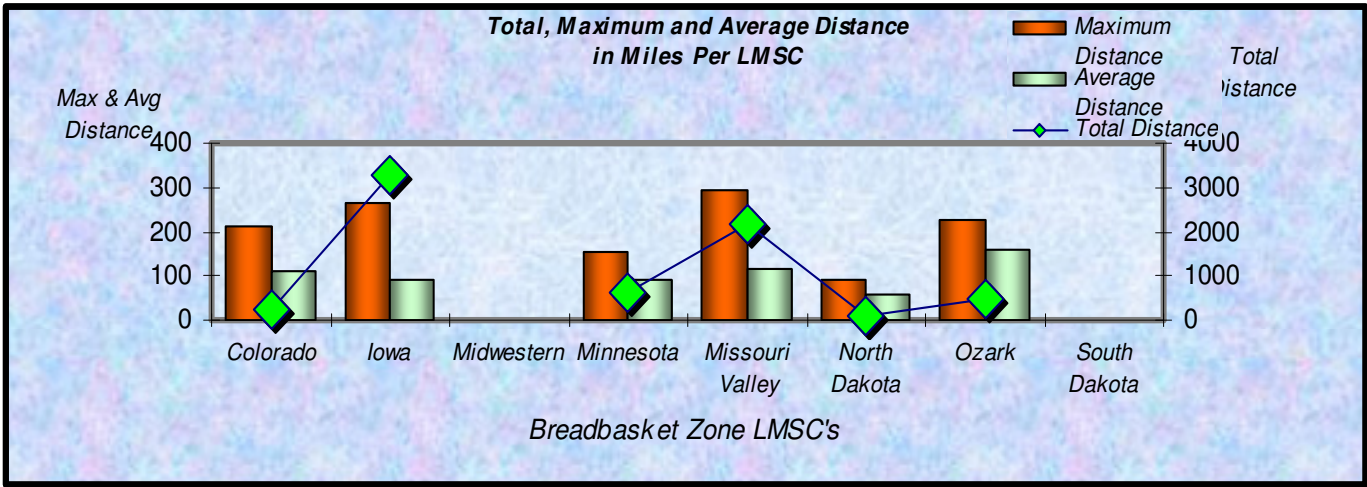

Number Participants Achieving Distance Milestones Per Zone - 2008

Zone

Distance Milestones Achieved for Each Age Group - 2008

Age Group

**% Total Distance
per Zone**

**% Total Distance
per Agegroup**

■ Total Distance

Total, Maximum and Average Distance in Miles Per Zone - 2008

Total, Maximum and Average Distance in Miles Per Age Group - 2008

Number
Participants

Male / Female Participants Per Zone - 2008

Male
Female

Number
Participants