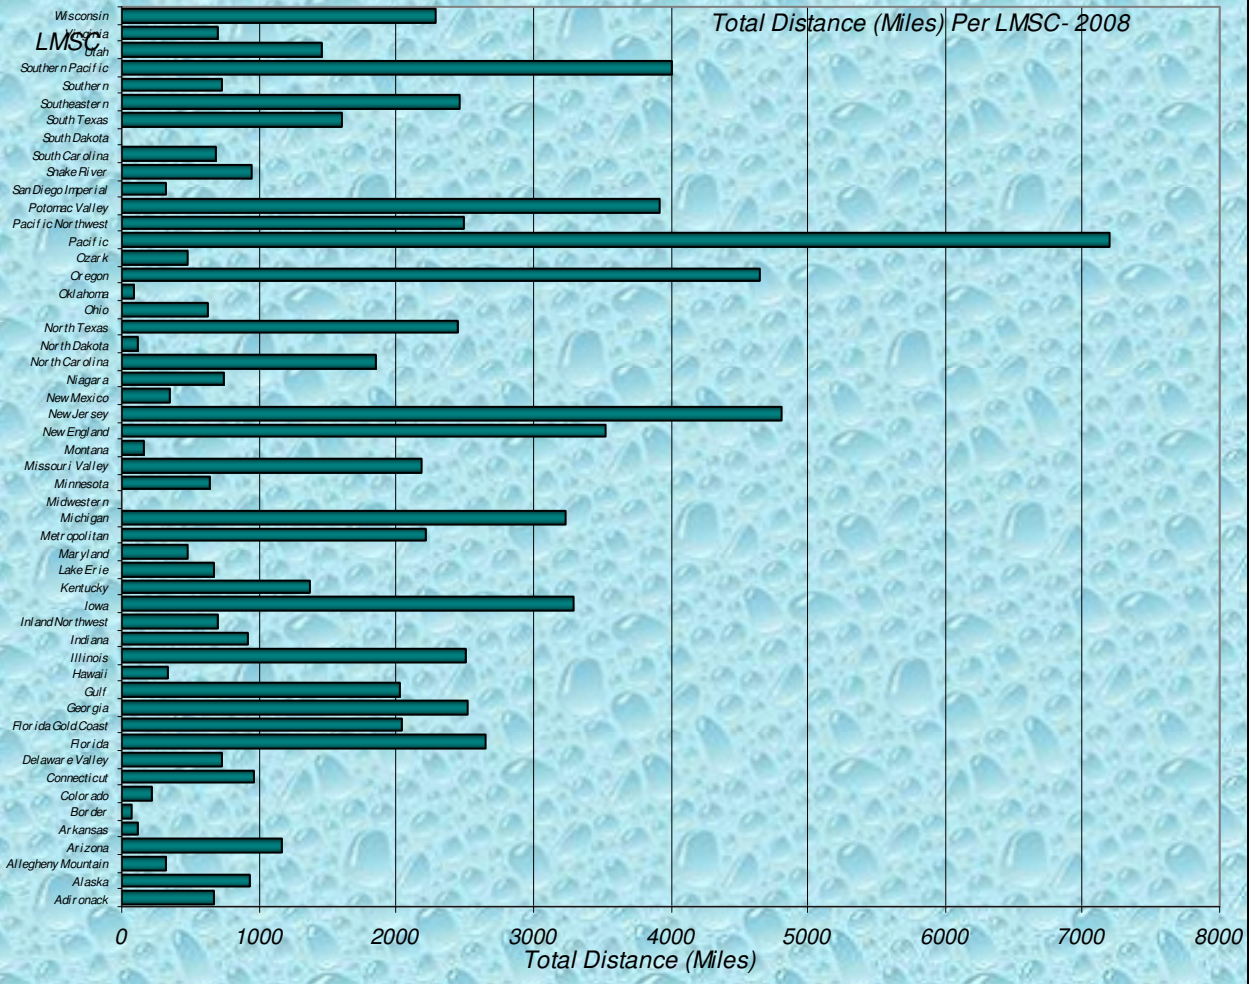

Number Participants Achieving Distance Milestones Per Zone - 2008

Zone

Distance Milestones Achieved for Each Age Group - 2008

Age Group

**% Total Distance
per Zone**

**% Total Distance
per Agegroup**

■ Total Distance

Total, Maximum and Average Distance in Miles Per Zone - 2008

Total, Maximum and Average Distance in Miles Per Age Group - 2008

Number
Participants

Male / Female Participants Per Zone - 2008

Male
Female

Number
Participants

Male / Female Participants Per Age Group - 2008

Male
Female

Male / Female Participants Per LMSC - 2008

LMSC