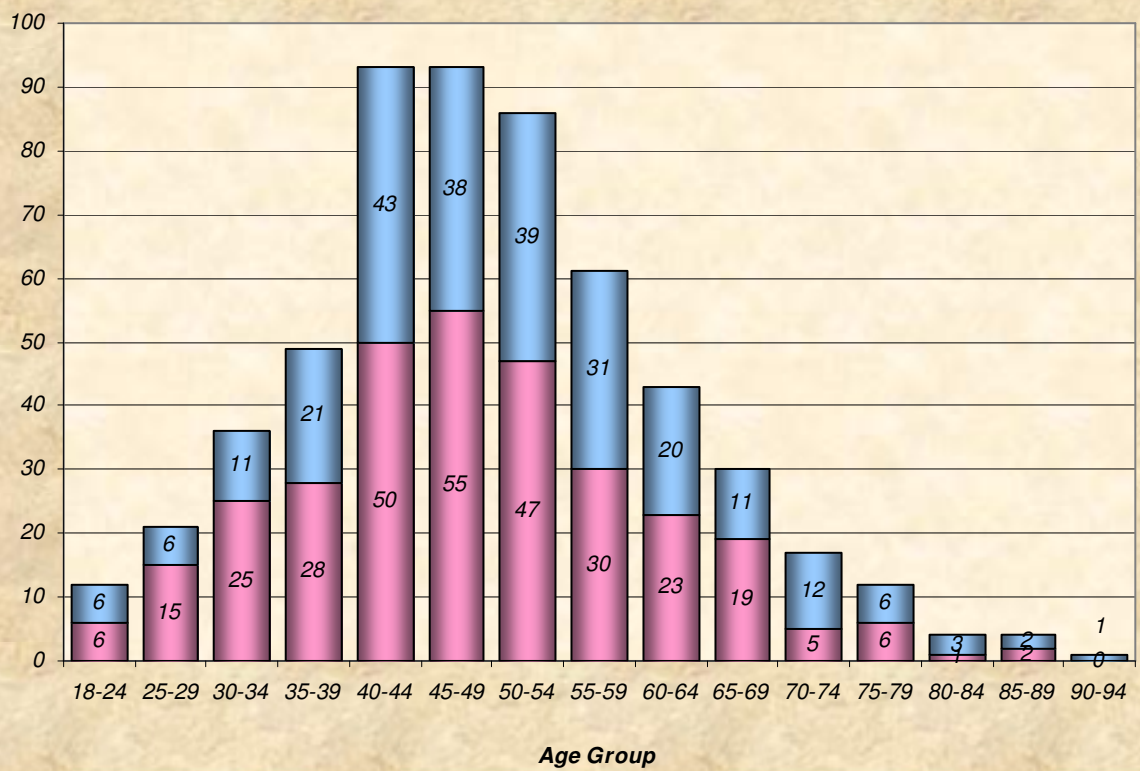

Number Participants Achieving Distance Milestones Per Zone - 2008

Zone

Distance Milestones Achieved for Each Age Group - 2008

Age Group

**% Total Distance
per Zone**

**% Total Distance
per Agegroup**

■ Total Distance

Total, Maximum and Average Distance in Miles Per Zone - 2008

Total, Maximum and Average Distance in Miles Per Age Group - 2008

Number
Participants

Male / Female Participants Per Zone - 2008

Male
Female

Number
Participants

Male / Female Participants Per Age Group - 2008

Male
Female

Male / Female Participants Per LMSC - 2008

LMSC