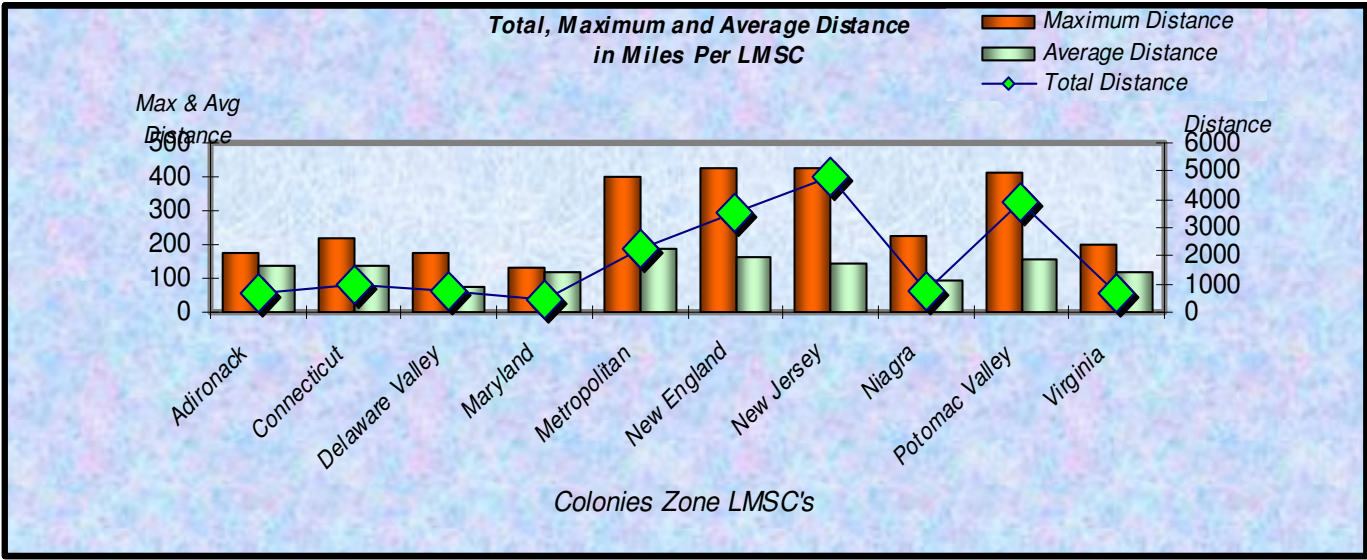

Number Participants Achieving Distance Milestones Per Zone - 2008

Zone

Distance Milestones Achieved for Each Age Group - 2008

Age Group

**% Total Distance
per Zone**

**% Total Distance
per Agegroup**

■ Total Distance

Total, Maximum and Average Distance in Miles Per Zone - 2008

Total, Maximum and Average Distance in Miles Per Age Group - 2008

Number
Participants

Male / Female Participants Per Zone - 2008

Male
Female

Number
Participants

Male / Female Participants Per Age Group - 2008

Male
Female

Male / Female Participants Per LMSC - 2008

LMSC