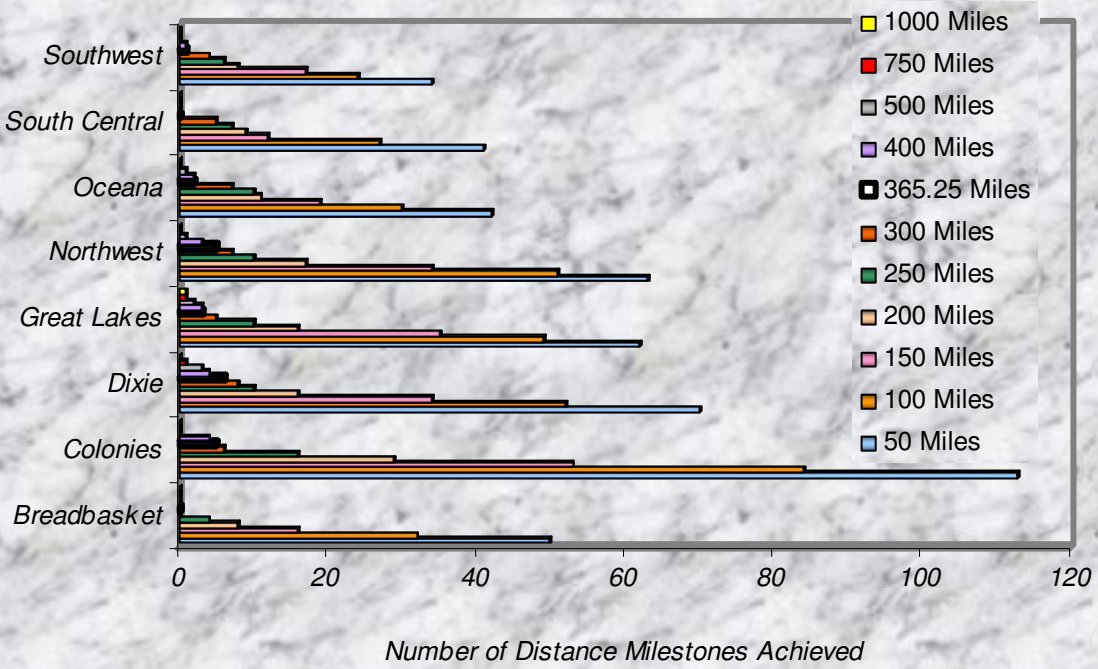

Number Participants Achieving Distance Milestones Per Zone - 2008

Zone

Distance Milestones Achieved for Each Age Group - 2008

Age Group

**% Total Distance
per Zone**

**% Total Distance
per Agegroup**

■ Total Distance

Total, Maximum and Average Distance in Miles Per Zone - 2008

Total, Maximum and Average Distance in Miles Per Age Group - 2008

Number
Participants

Male / Female Participants Per Zone - 2008

Male
Female

Number
Participants

Male / Female Participants Per Age Group - 2008

Male
Female

Male / Female Participants Per LMSC - 2008

LMSC