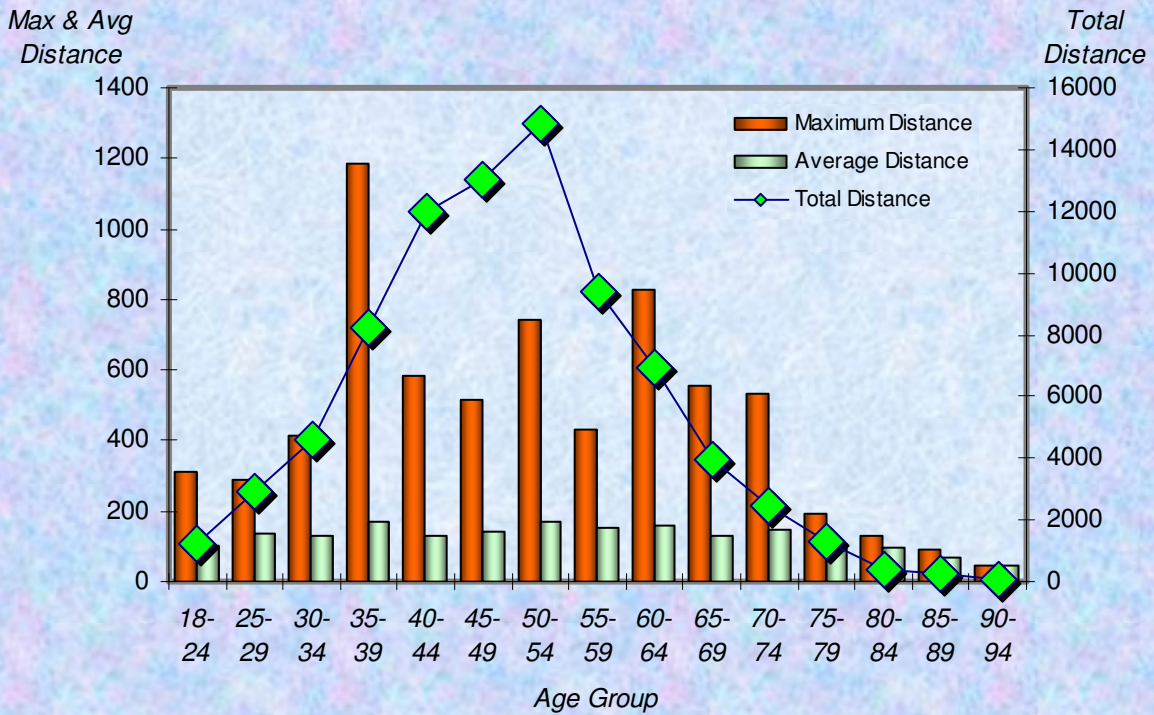

Number Participants Achieving Distance Milestones Per Zone - 2008

Zone

Distance Milestones Achieved for Each Age Group - 2008

Age Group

**% Total Distance
per Zone**

**% Total Distance
per Agegroup**

■ Total Distance

Total, Maximum and Average Distance in Miles Per Zone - 2008

Total, Maximum and Average Distance in Miles Per Age Group - 2008

Number
Participants

Male / Female Participants Per Zone - 2008

Male
Female

Number
Participants

Male / Female Participants Per Age Group - 2008

Male
Female

Male / Female Participants Per LMSC - 2008

LMSC