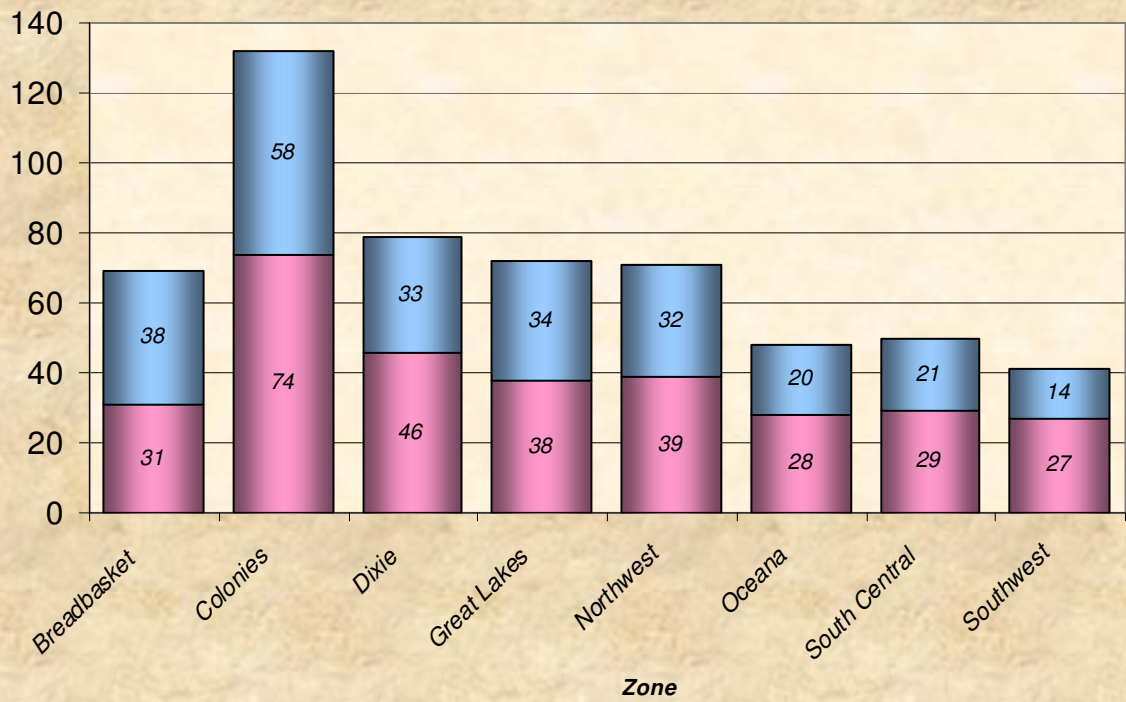

Number Participants Achieving Distance Milestones Per Zone - 2008

Zone

Distance Milestones Achieved for Each Age Group - 2008

Age Group

**% Total Distance
per Zone**

**% Total Distance
per Agegroup**

■ Total Distance

Total, Maximum and Average Distance in Miles Per Zone - 2008

Total, Maximum and Average Distance in Miles Per Age Group - 2008

Number
Participants

Male / Female Participants Per Zone - 2008

Male
Female

Number
Participants

Male / Female Participants Per Age Group - 2008

Male
Female

Male / Female Participants Per LMSC - 2008

LMSC