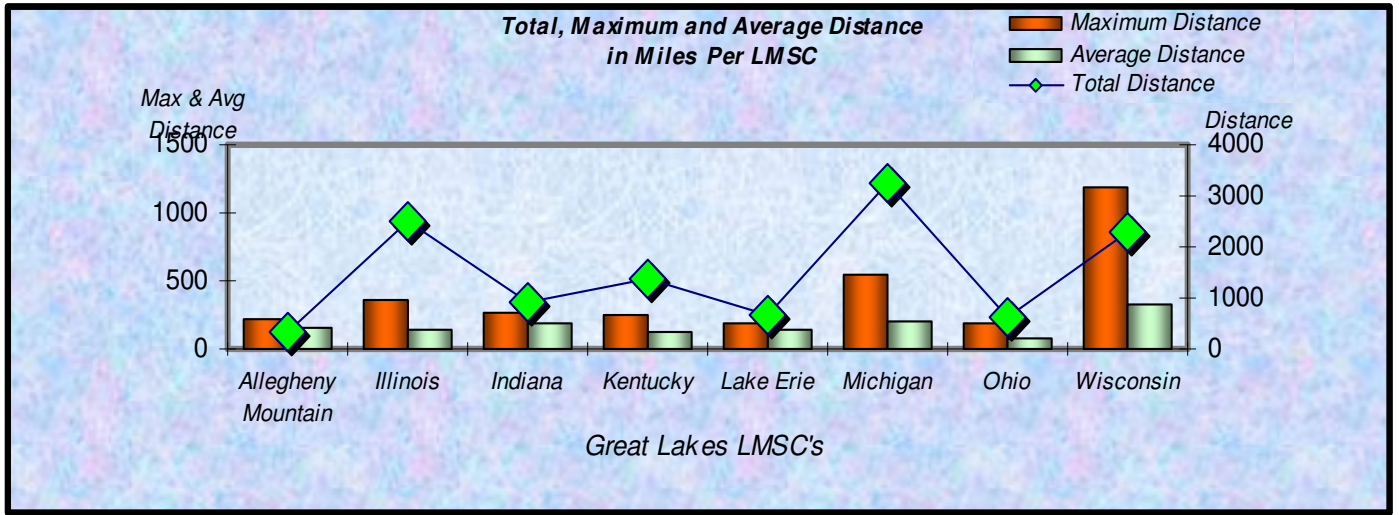

Number Participants Achieving Distance Milestones Per Zone - 2008

Zone

Distance Milestones Achieved for Each Age Group - 2008

Age Group

**% Total Distance
per Zone**

**% Total Distance
per Agegroup**

■ Total Distance

Total, Maximum and Average Distance in Miles Per Zone - 2008

Total, Maximum and Average Distance in Miles Per Age Group - 2008

Number
Participants

Male / Female Participants Per Zone - 2008

Male
Female

Number
Participants

Male / Female Participants Per Age Group - 2008

Male
Female

Male / Female Participants Per LMSC - 2008

LMSC