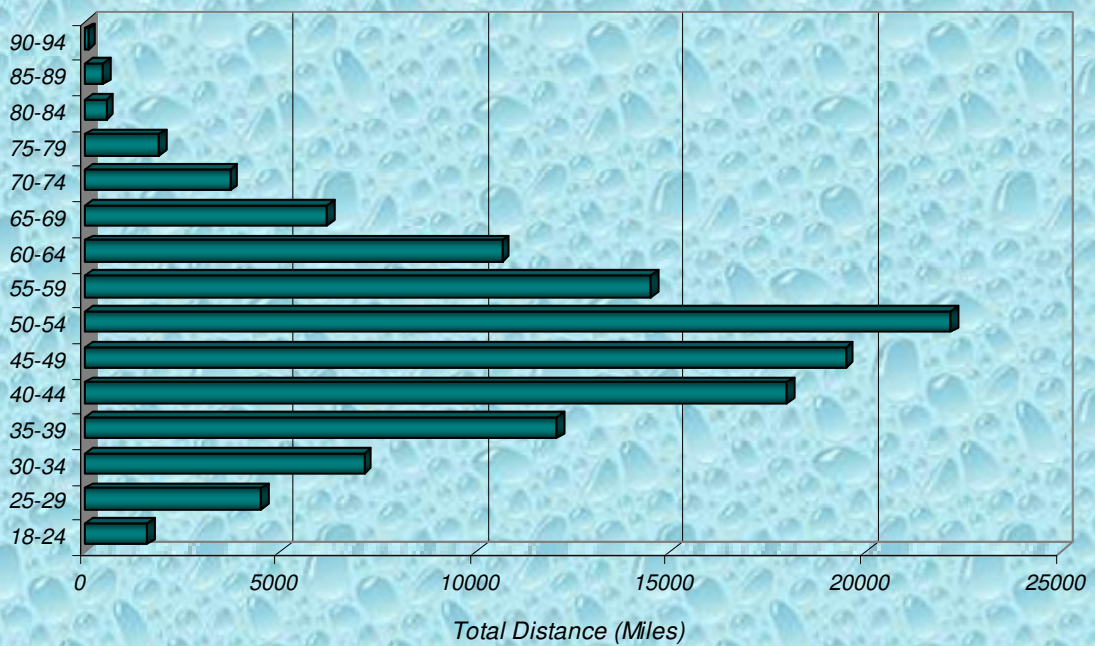

**% Total Distance
per Zone**

**% Total Distance
per Agegroup**

Zone

Total Distance in Miles Per Zone - 2008

Age Group

Total Distance (Miles) for Each Age Group - 2008

■ Total Distance

Total, Maximum and Average Distance in Miles Per Zone - 2008

Total, Maximum and Average Distance in Miles Per Age Group - 2008

Number
Participants

Male / Female Participants Per Zone - 2008

Male
Female

Number
Participants

Male / Female Participants Per Age Group - 2008

Male
Female

Male / Female Participants Per LMSC - 2008

LMSC