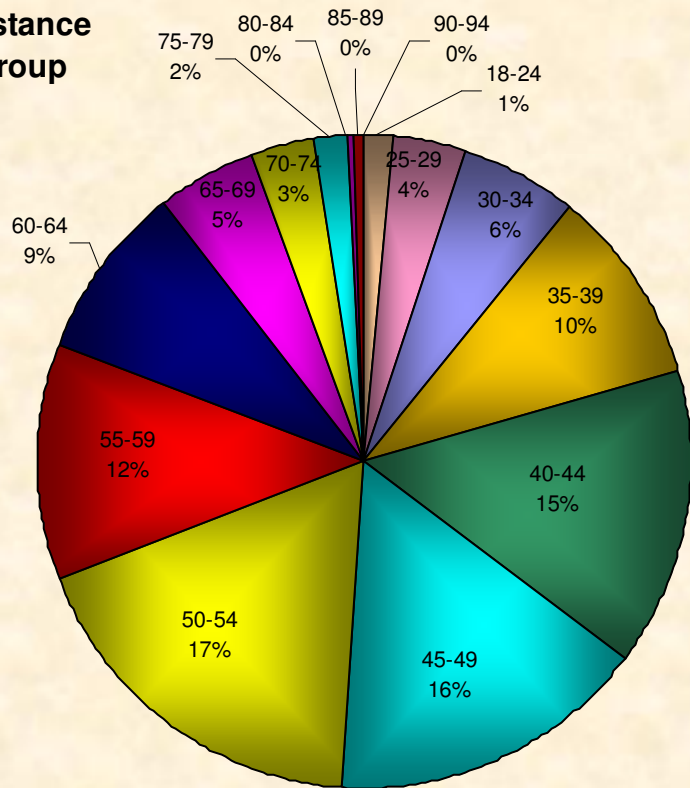

**% Total Distance
per Zone**

**% Total Distance
per Agegroup**

Zone

Total Distance in Miles Per Zone - 2008

Age Group

Total Distance (Miles) for Each Age Group - 2008

■ Total Distance

Total, Maximum and Average Distance in Miles Per Zone - 2008

Total, Maximum and Average Distance in Miles Per Age Group - 2008

Number
Participants

Male / Female Participants Per Zone - 2008

Male
Female

Number
Participants

Male / Female Participants Per Age Group - 2008

Male
Female

Male / Female Participants Per LMSC - 2008

LMSC