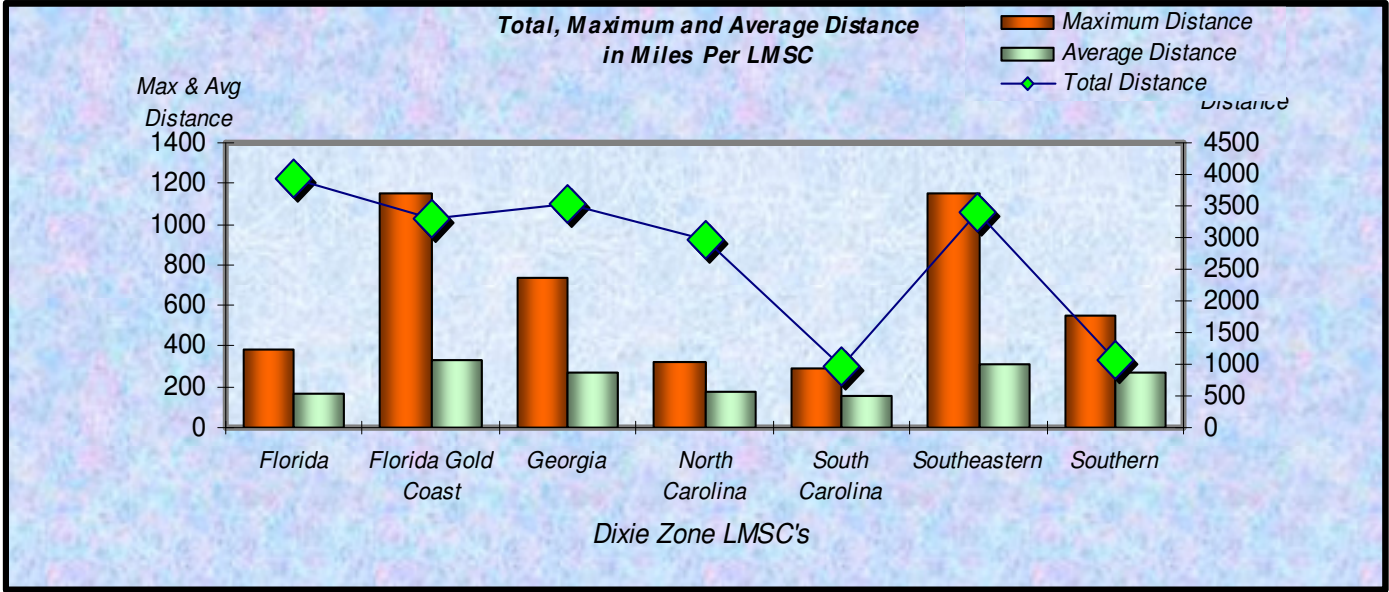

**% Total Distance
per Zone**

**% Total Distance
per Agegroup**

Zone

Total Distance in Miles Per Zone - 2008

Age Group

Total Distance (Miles) for Each Age Group - 2008

■ Total Distance

Total, Maximum and Average Distance in Miles Per Zone - 2008

Total, Maximum and Average Distance in Miles Per Age Group - 2008

Number
Participants

Male / Female Participants Per Zone - 2008

Male
Female

Number
Participants

Male / Female Participants Per Age Group - 2008

Male
Female

Male / Female Participants Per LMSC - 2008

LMSC