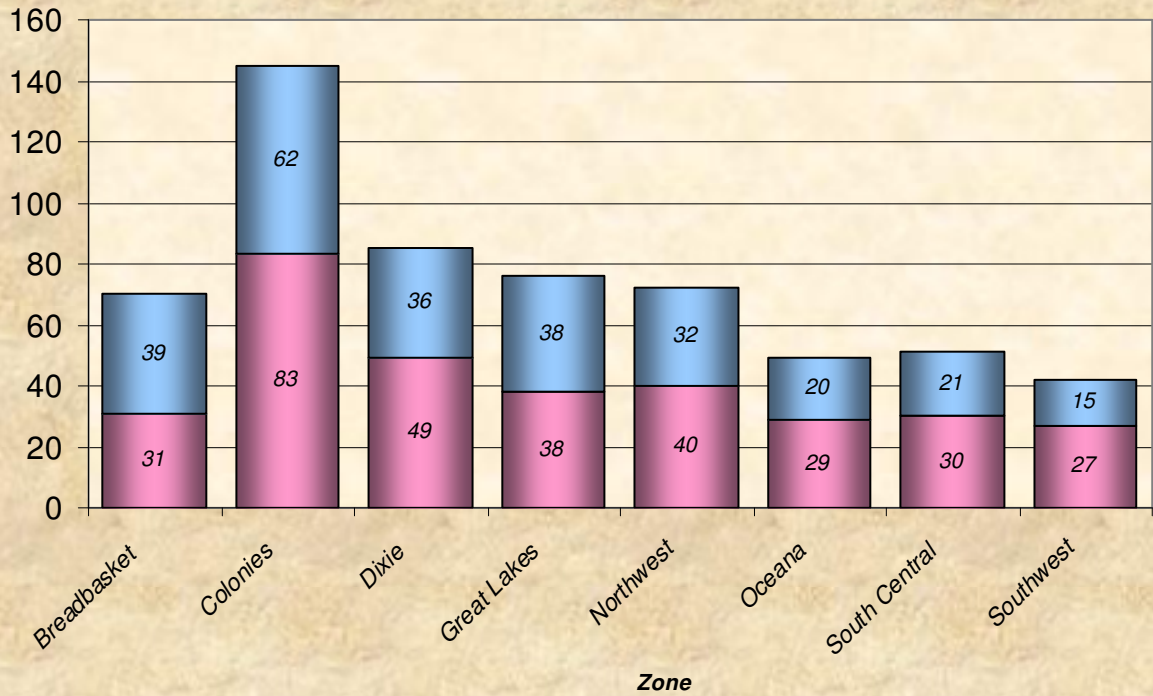

Total, Maximum and Average Distance in Miles Per Age Group - 2008

Number
Participants

Male / Female Participants Per Zone - 2008

Male
Female

Number
Participants

Male / Female Participants Per Age Group - 2008

Male
Female

Male / Female Participants Per LMSC - 2008

LMSC