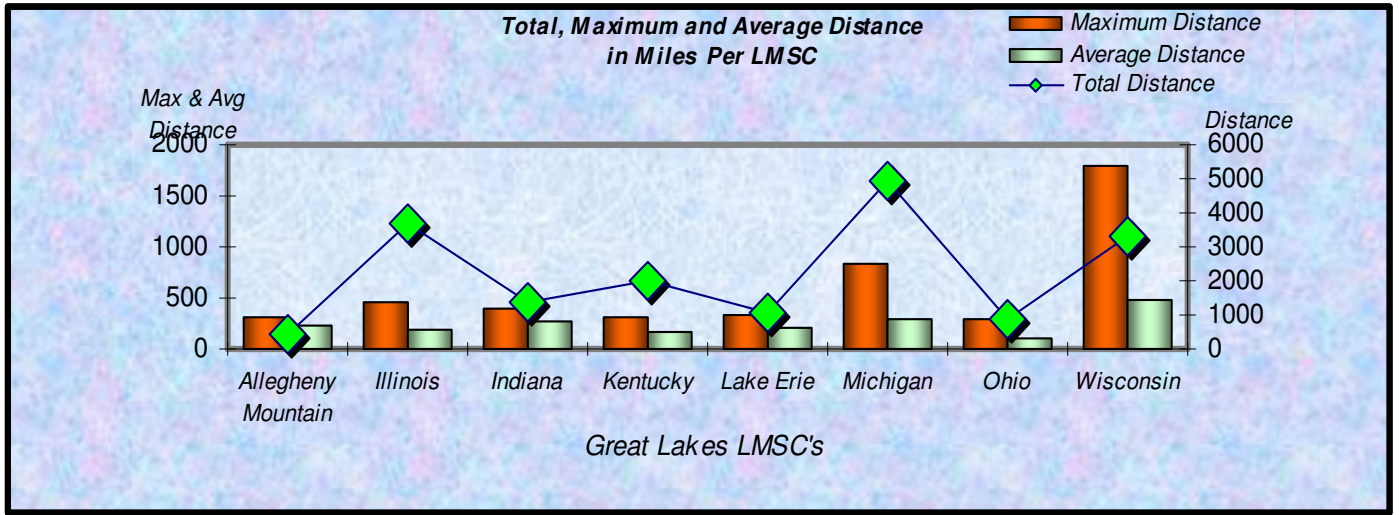

**% Total Distance
per Zone**

**% Total Distance
per Agegroup**

Zone

Total Distance in Miles Per Zone - 2008

Age Group

Total Distance (Miles) for Each Age Group - 2008

■ Total Distance

Total, Maximum and Average Distance in Miles Per Zone - 2008

Total, Maximum and Average Distance in Miles Per Age Group - 2008

Number
Participants

Male / Female Participants Per Zone - 2008

Male
Female

Number
Participants

Male / Female Participants Per Age Group - 2008

Male
Female

Male / Female Participants Per LMSC - 2008

LMSC