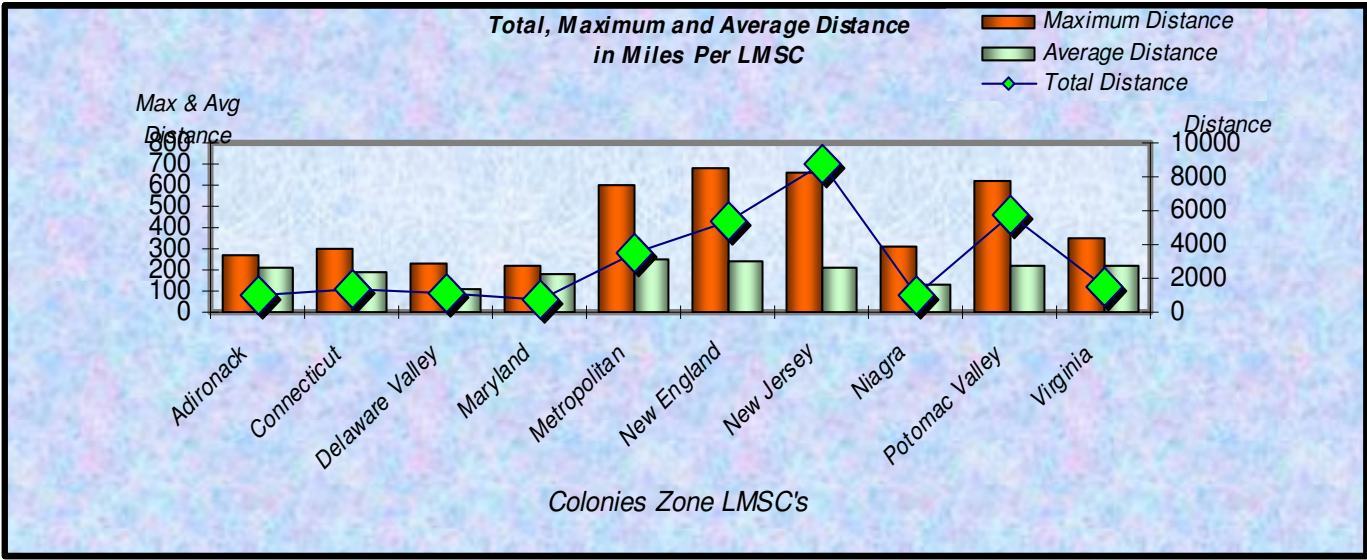

**% Total Distance
per Zone**

**% Total Distance
per Agegroup**

Zone

Total Distance in Miles Per Zone - 2008

Age Group

Total Distance (Miles) for Each Age Group - 2008

■ Total Distance

Total, Maximum and Average Distance in Miles Per Zone - 2008

Total, Maximum and Average Distance in Miles Per Age Group - 2008

Number
Participants

Male / Female Participants Per Zone - 2008

Male
Female

Number
Participants

Male / Female Participants Per Age Group - 2008

Male
Female

Male / Female Participants Per LMSC - 2008

LMSC