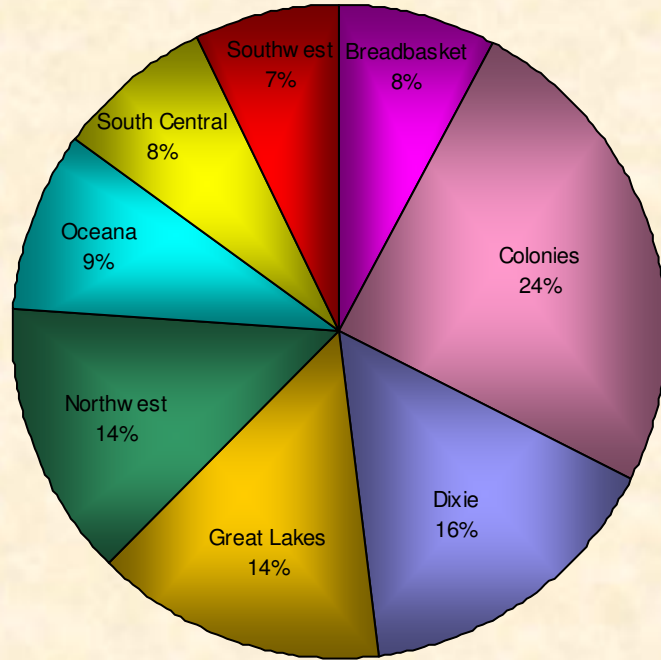

**% Total Distance
per Zone**

**% Total Distance
per Agegroup**

Zone

Total Distance in Miles Per Zone - 2008

Age Group

Total Distance (Miles) for Each Age Group - 2008

■ Total Distance

Total, Maximum and Average Distance in Miles Per Zone - 2008

Total, Maximum and Average Distance in Miles Per Age Group - 2008

Number
Participants

Male / Female Participants Per Zone - 2008

Male
Female

Number
Participants

Male / Female Participants Per Age Group - 2008

Male
Female

Male / Female Participants Per LMSC - 2008

LMSC