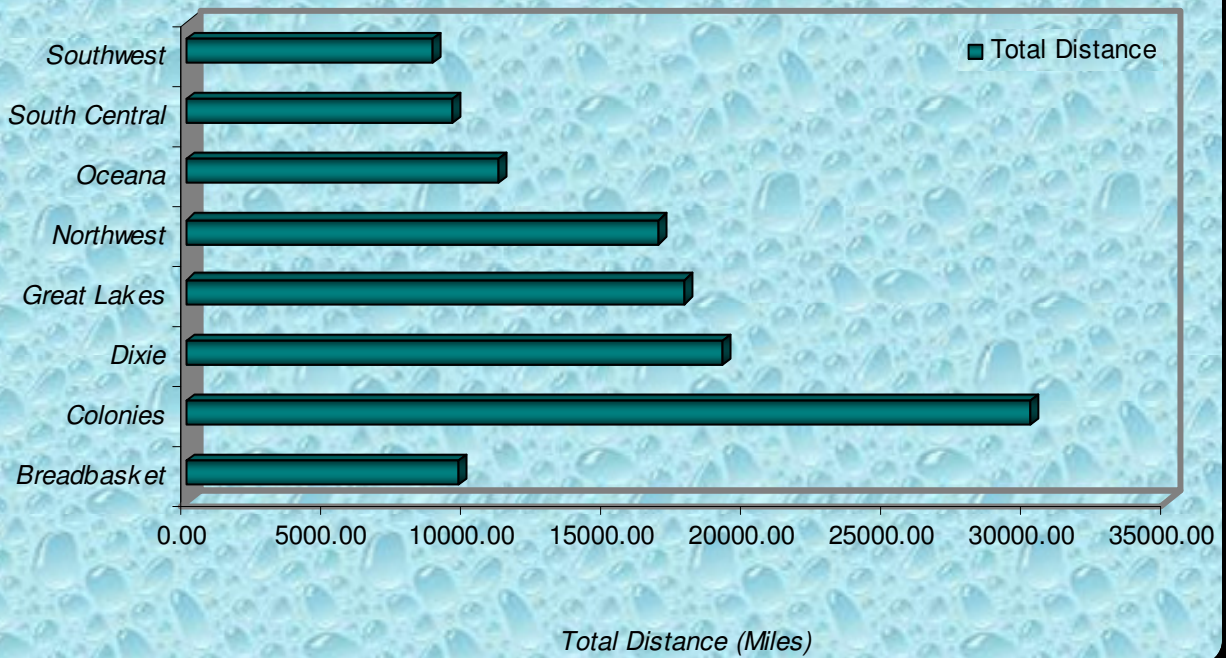

**% Total Distance
per Zone**

**% Total Distance
per Agegroup**

Zone

Total Distance in Miles Per Zone - 2008

Age Group

Total Distance (Miles) for Each Age Group - 2008

■ Total Distance

Total, Maximum and Average Distance in Miles Per Zone - 2008

Male
Female

Male / Female Participants Per LMSC - 2008

LMSC