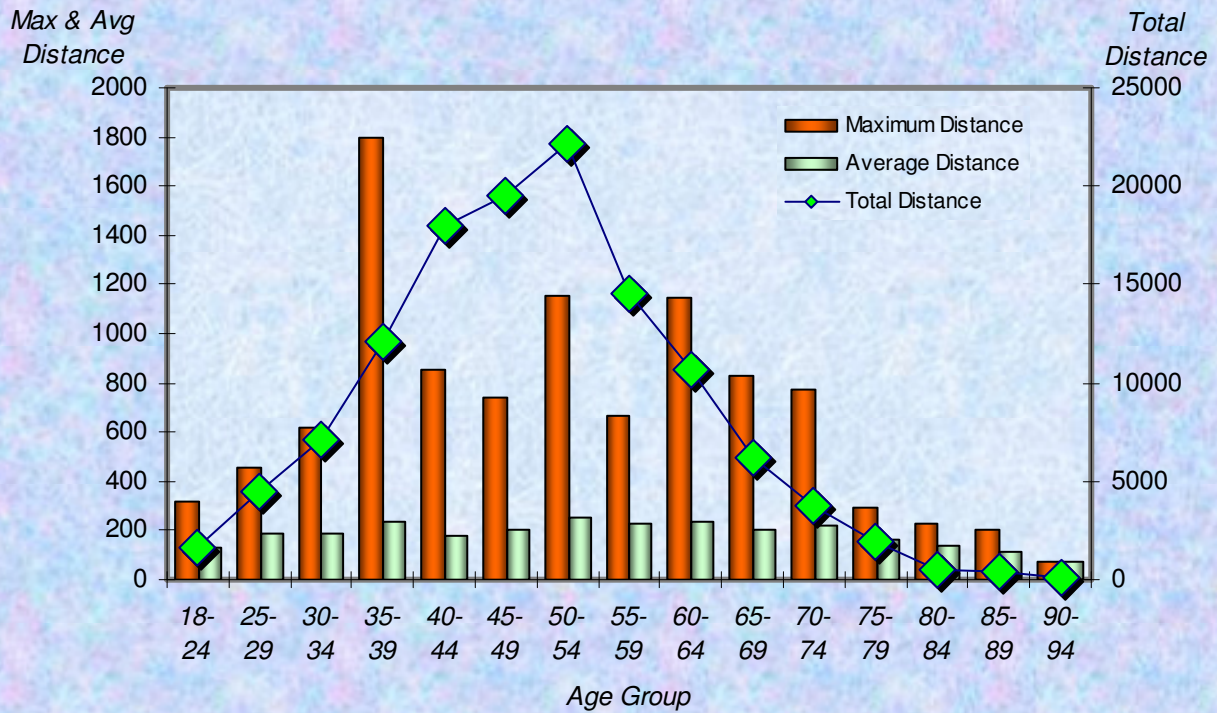

**% Total Distance
per Zone**

**% Total Distance
per Agegroup**

Zone

Total Distance in Miles Per Zone - 2008

Age Group

Total Distance (Miles) for Each Age Group - 2008

■ Total Distance

Total, Maximum and Average Distance in Miles Per Zone - 2008

Total, Maximum and Average Distance in Miles Per Age Group - 2008

Number
Participants

Male / Female Participants Per Zone - 2008

Male
Female

Number
Participants

Male / Female Participants Per Age Group - 2008

Male
Female

Male / Female Participants Per LMSC - 2008

LMSC