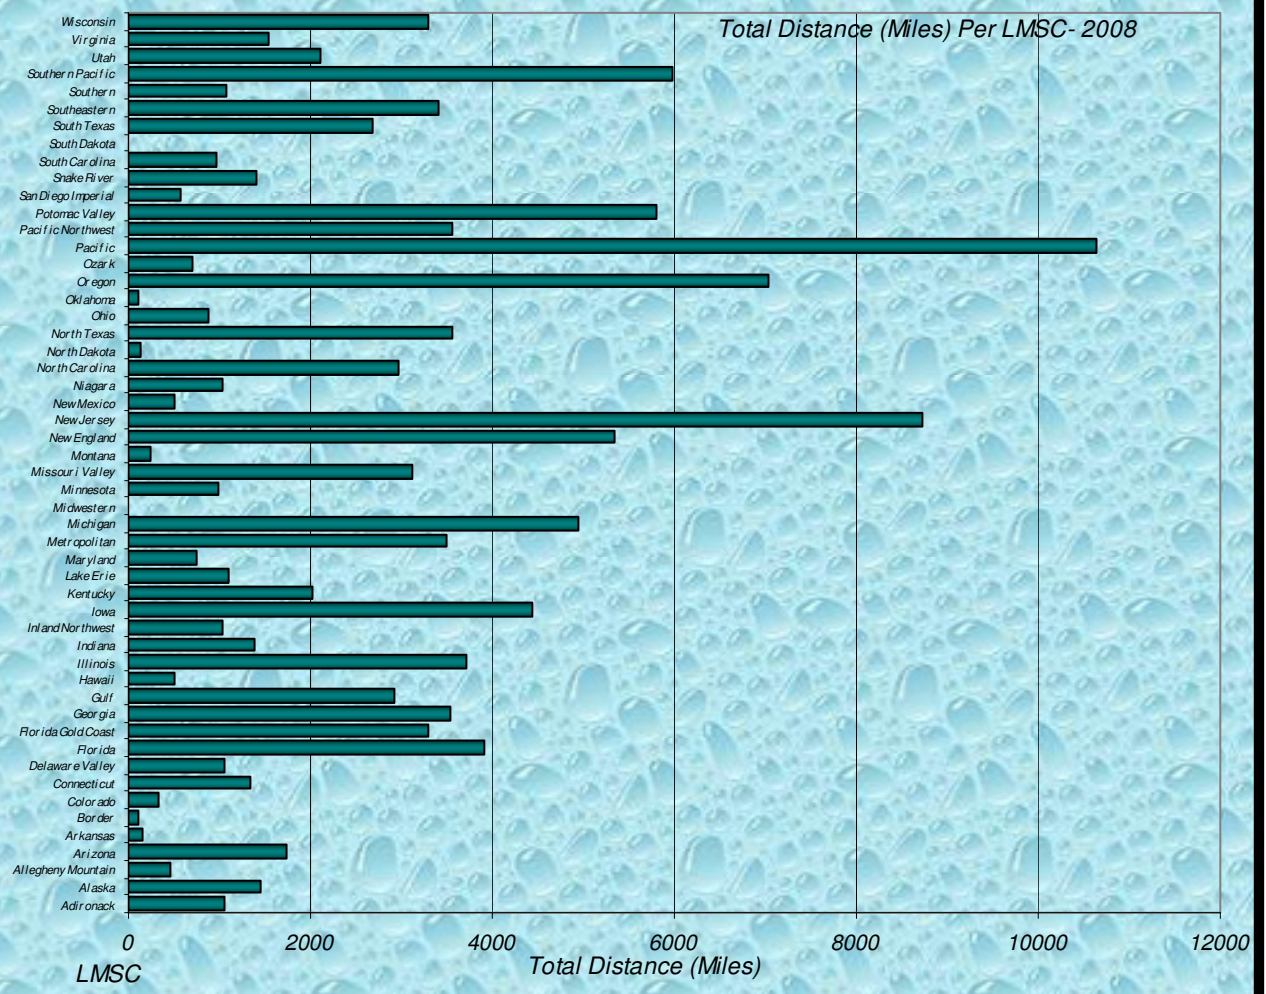

**% Total Distance
per Zone**

**% Total Distance
per Agegroup**

Zone

Total Distance in Miles Per Zone - 2008

Age Group

Total Distance (Miles) for Each Age Group - 2008

■ Total Distance

Total, Maximum and Average Distance in Miles Per Zone - 2008

Total, Maximum and Average Distance in Miles Per Age Group - 2008

Number
Participants

Male / Female Participants Per Zone - 2008

Male
Female

Number
Participants

Male / Female Participants Per Age Group - 2008

Male
Female

Male / Female Participants Per LMSC - 2008

LMSC