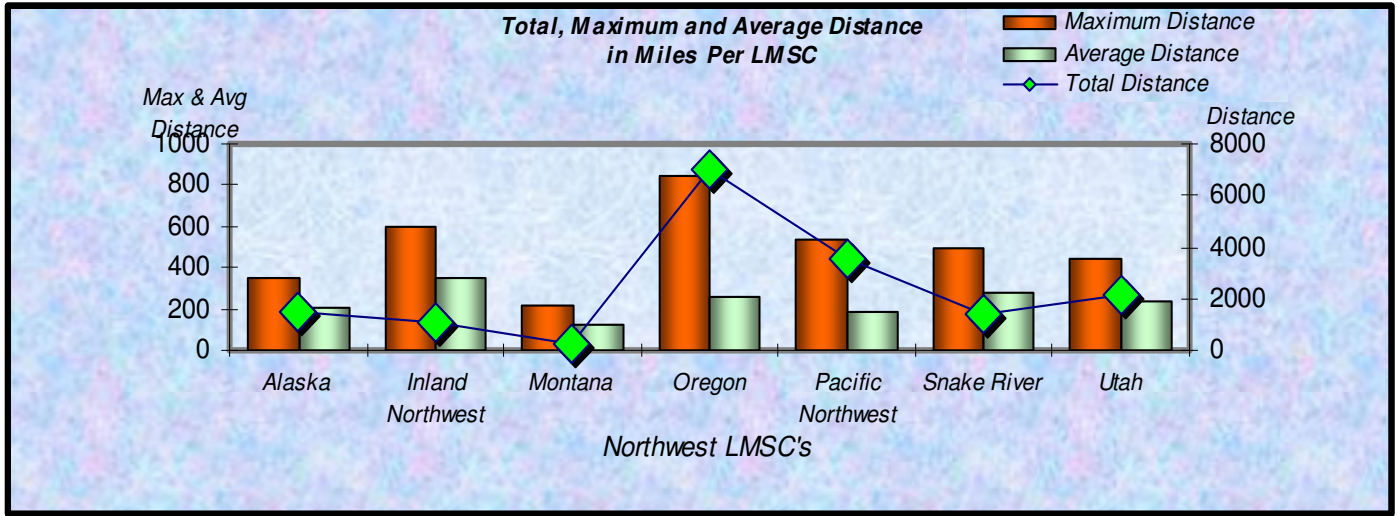

**% Total Distance
per Zone**

**% Total Distance
per Agegroup**

Zone

Total Distance in Miles Per Zone - 2008

Age Group

Total Distance (Miles) for Each Age Group - 2008

■ Total Distance

Total, Maximum and Average Distance in Miles Per Zone - 2008

Total, Maximum and Average Distance in Miles Per Age Group - 2008

Number
Participants

Male / Female Participants Per Zone - 2008

Male
Female

Number
Participants

Male / Female Participants Per Age Group - 2008