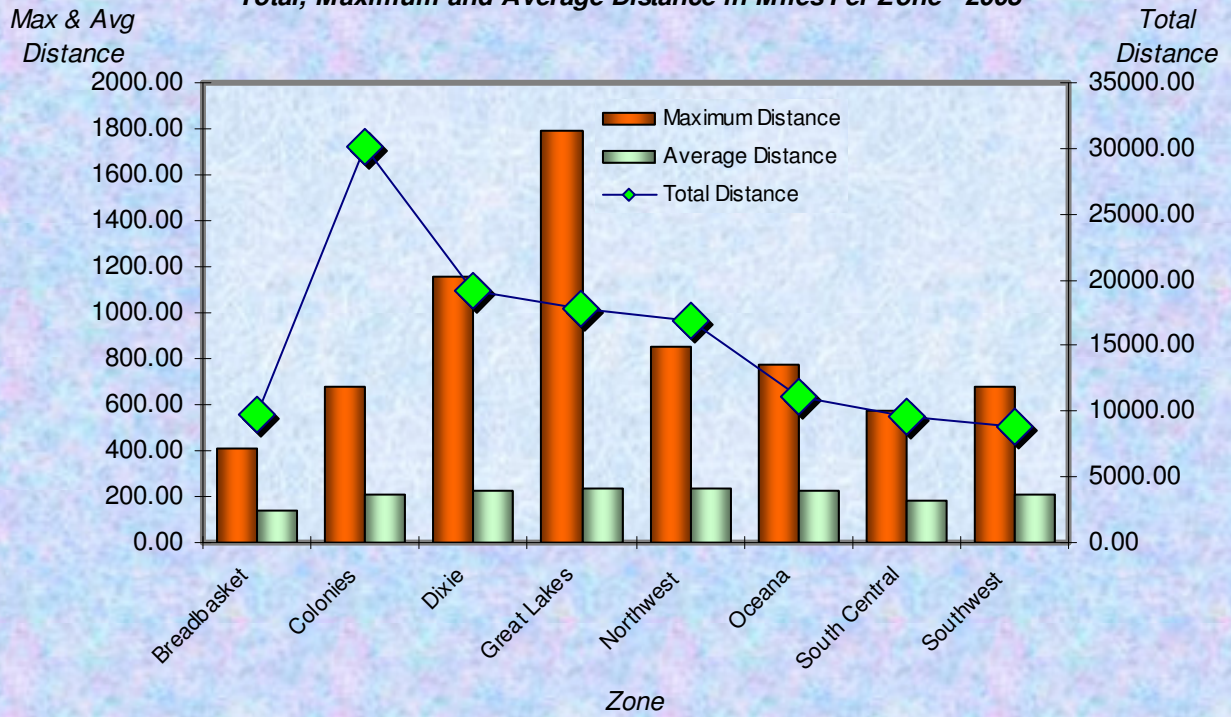

**% Total Distance
per Zone**

**% Total Distance
per Agegroup**

Zone

Total Distance in Miles Per Zone - 2008

Age Group

Total Distance (Miles) for Each Age Group - 2008

■ Total Distance

Total, Maximum and Average Distance in Miles Per Zone - 2008

Total, Maximum and Average Distance in Miles Per Age Group - 2008

Number
Participants

Male / Female Participants Per Zone - 2008

Male
Female

Number
Participants

Male / Female Participants Per Age Group - 2008

Male
Female

Male / Female Participants Per LMSC - 2008

LMSC