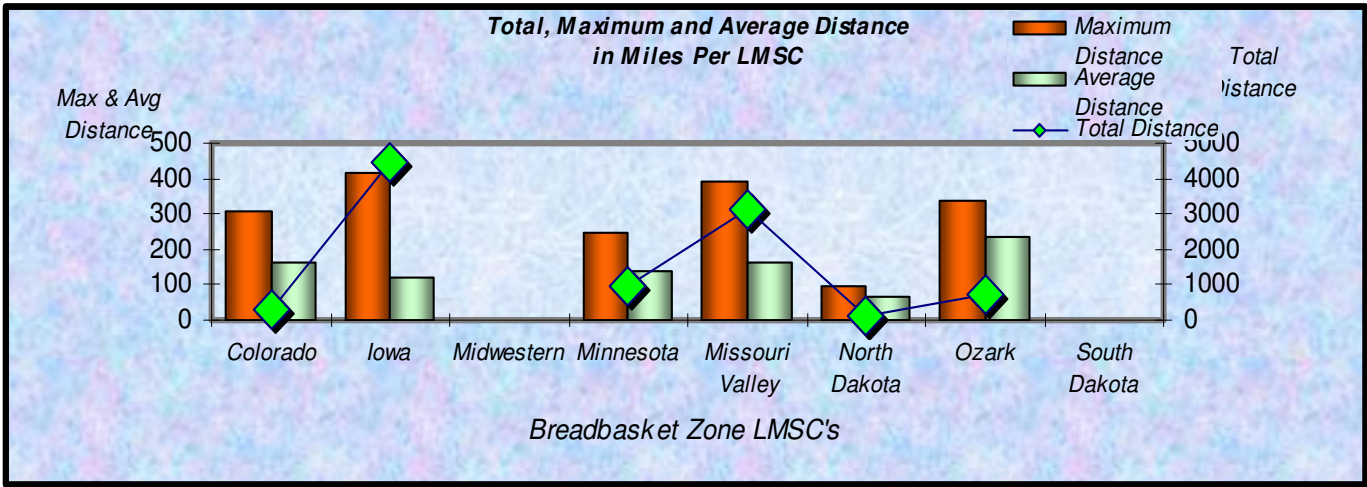

**% Total Distance
per Zone**

**% Total Distance
per Agegroup**

Zone

Total Distance in Miles Per Zone - 2008

Age Group

Total Distance (Miles) for Each Age Group - 2008

■ Total Distance

Total, Maximum and Average Distance in Miles Per Zone - 2008

Total, Maximum and Average Distance in Miles Per Age Group - 2008

Number
Participants

Male / Female Participants Per Zone - 2008

Male
Female

Number
Participants

Male / Female Participants Per Age Group - 2008